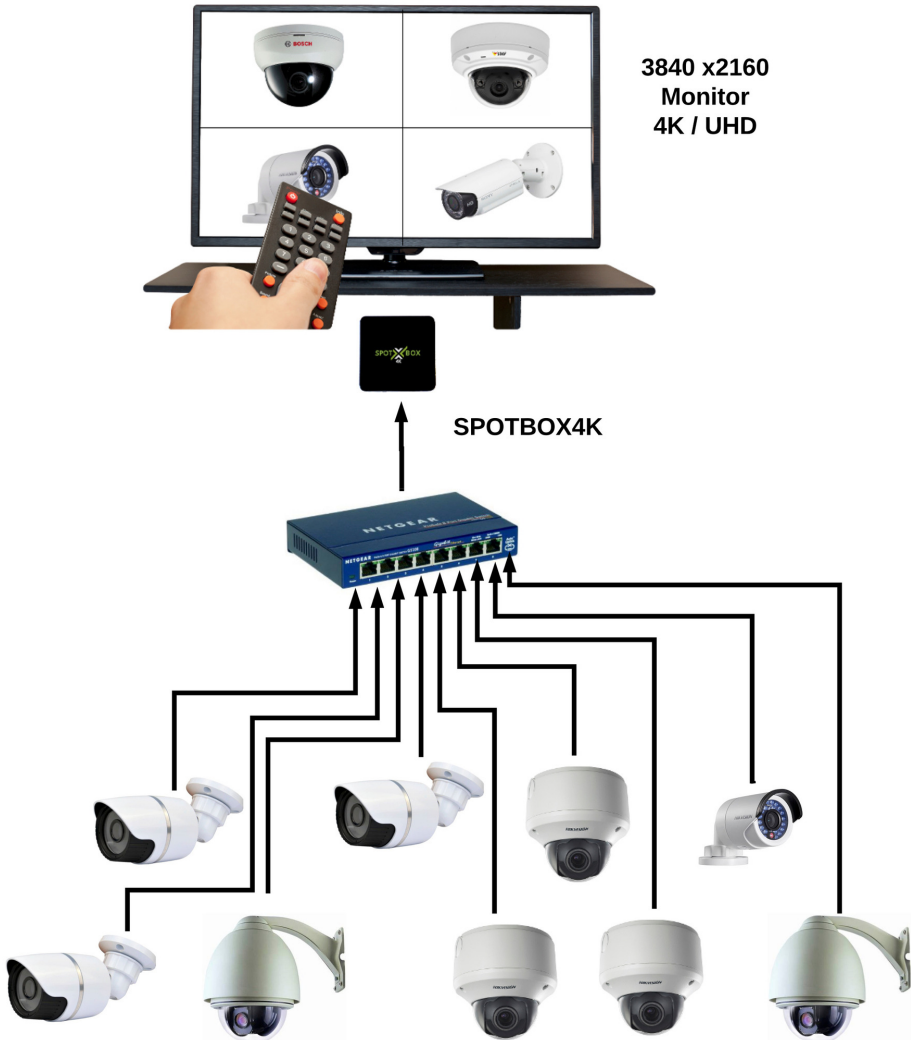

SpotBox4K: View IP Cameras

Application: Monitor up to 16 x ONVIF cameras in single 4K view mode or Quad 1080P mode (4 x 1080P) - Petrol stations, retail etc

4K

Description: ANT-37000 Spotbox 4K is connected anywhere on the network, simply programmed to receive 16 ONVIF or other IP camera streams. These streams can be viewed individually with a simple remote control or automatically in a sequence of quad views. The Spotbox4K is an add on product to an existing IP CCTV system to add viewing stations without the need for a PC or VMS