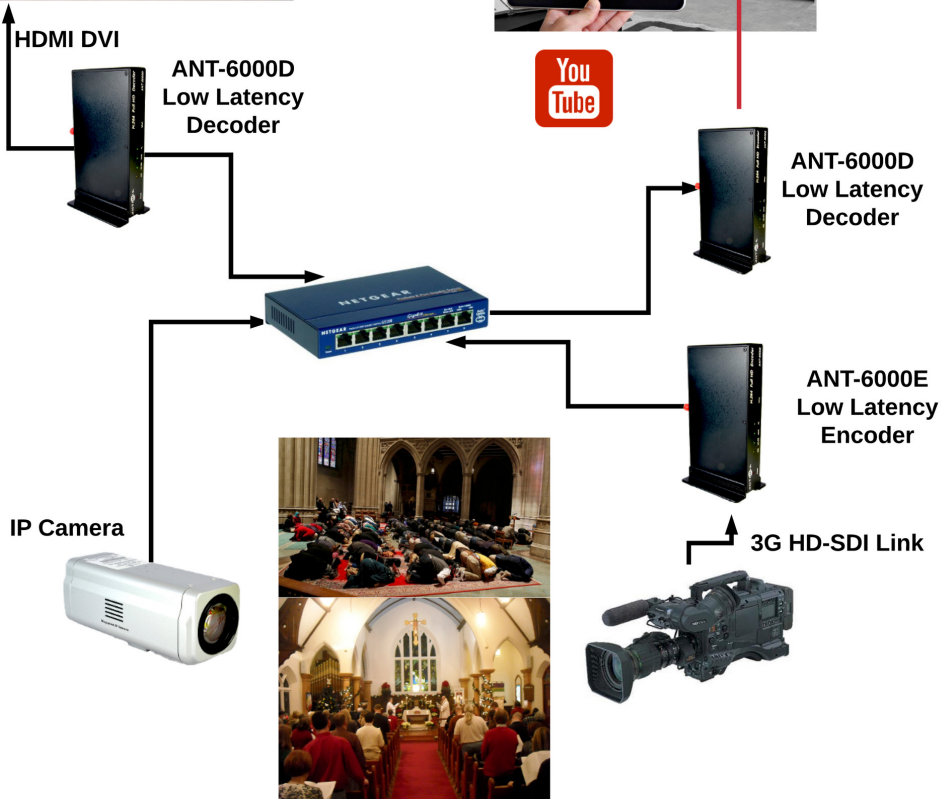

# Worship

Application: Remote viewing of religious events where one preacher needs to reach multiple remote communities.

Remote Viewing Religious Events

Description: Live religious events can be streamed over the internet to dedicated decoders located in remote communities (ANT-6000D) . Video from cameras is encoded and streamed directly to individual places of worship. Alternatively streams can be uploaded directly to a YOUTUBE TV channel for wider audience viewing at home or on mobiles tablets etc.