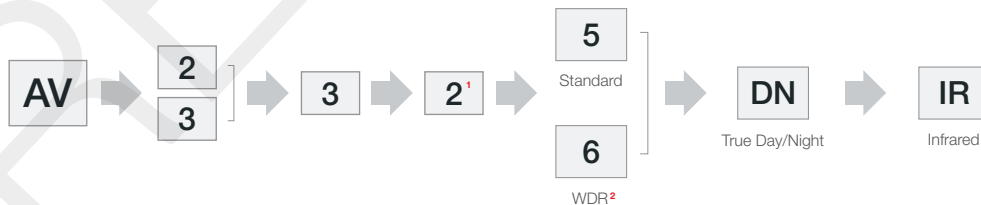

¹ "2" represents Bullet (MicroBullet & MegaView®) product lines
² WDR for AV2326 and AV3326 models only