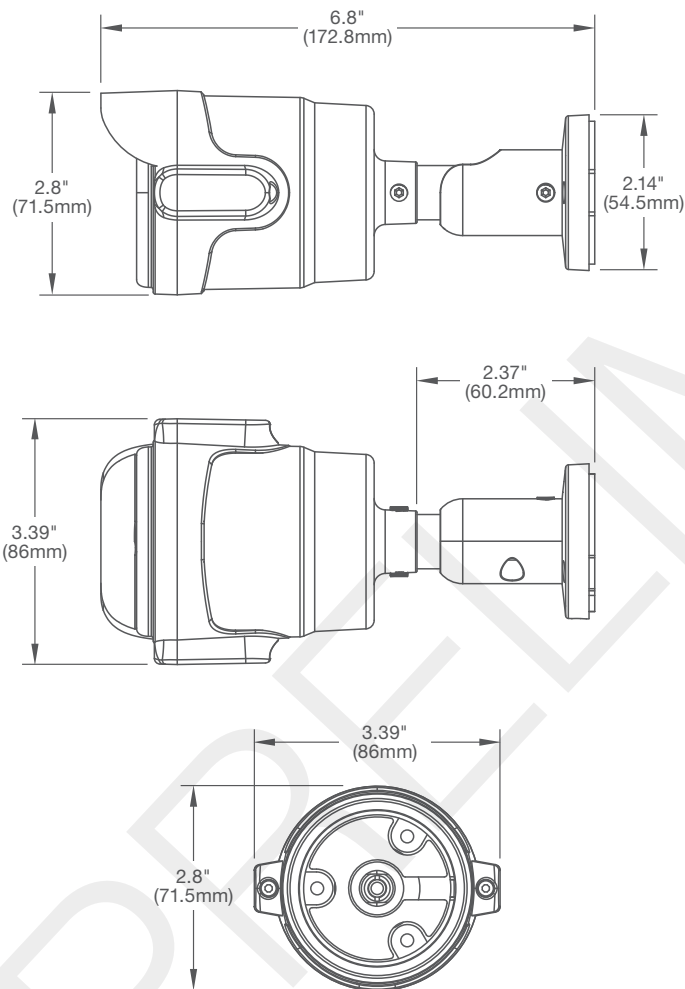

Mechanical

Casing	Die-cast aluminum cylindrical (Bullet-style) housing	
	IP66 weather proof standard	
	IK-10 impact-resistant	
Mount	Easily adjustable 3-axis with 360° pan, 90° tilt and 360° z-axis	
Dimensions <i>(See Dimensions)</i>	Unit	2.8" H (71.5mm) x 3.39" W (86mm) x 6.8" D (172.8mm)
	Packaged	X.X" H (XXXmm) x X.X" W (XXXmm) x X.X" D (XXXmm)
Weight	Unit	1.01lbs (0.46kg)
	Packaged	X.Xlbs (X.Xkg)

Dimensions