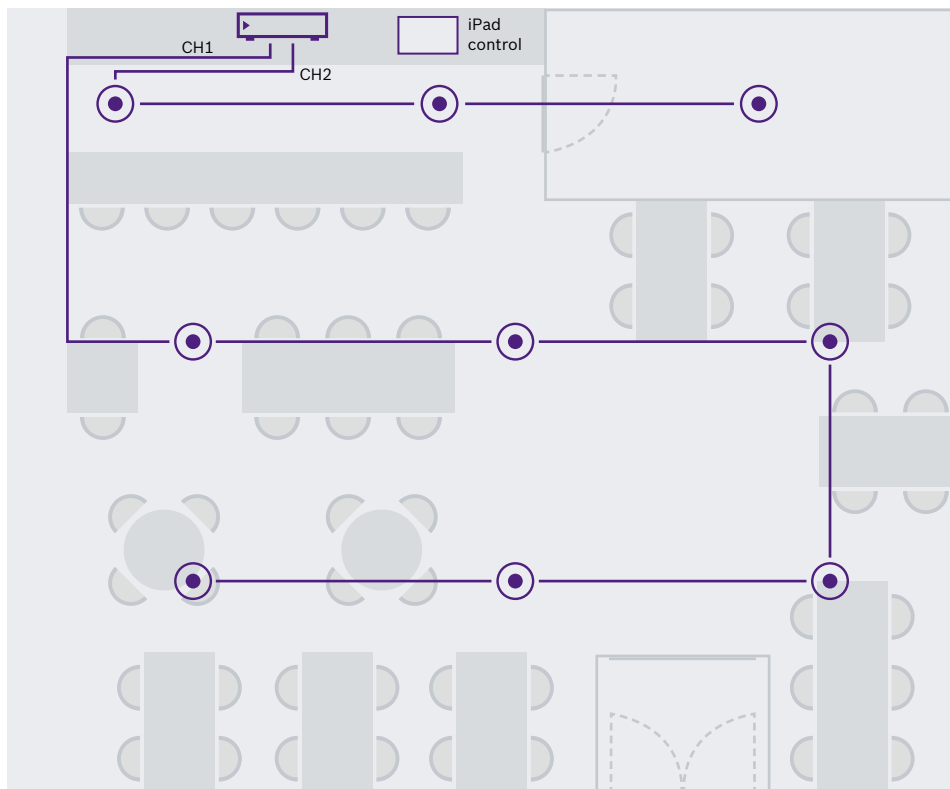

- ▶ Loudspeaker systems such as the LC2 premium commercial loudspeakers provide superior acoustics for these kind of venues.
- ▶ The perfect addition to these loudspeakers is the PLENA matrix – ensuring excellent sound thanks to a smart equalizing approach and built-in limiters. Low operating costs and expandability additionally ensure that the system can be used for years to come.