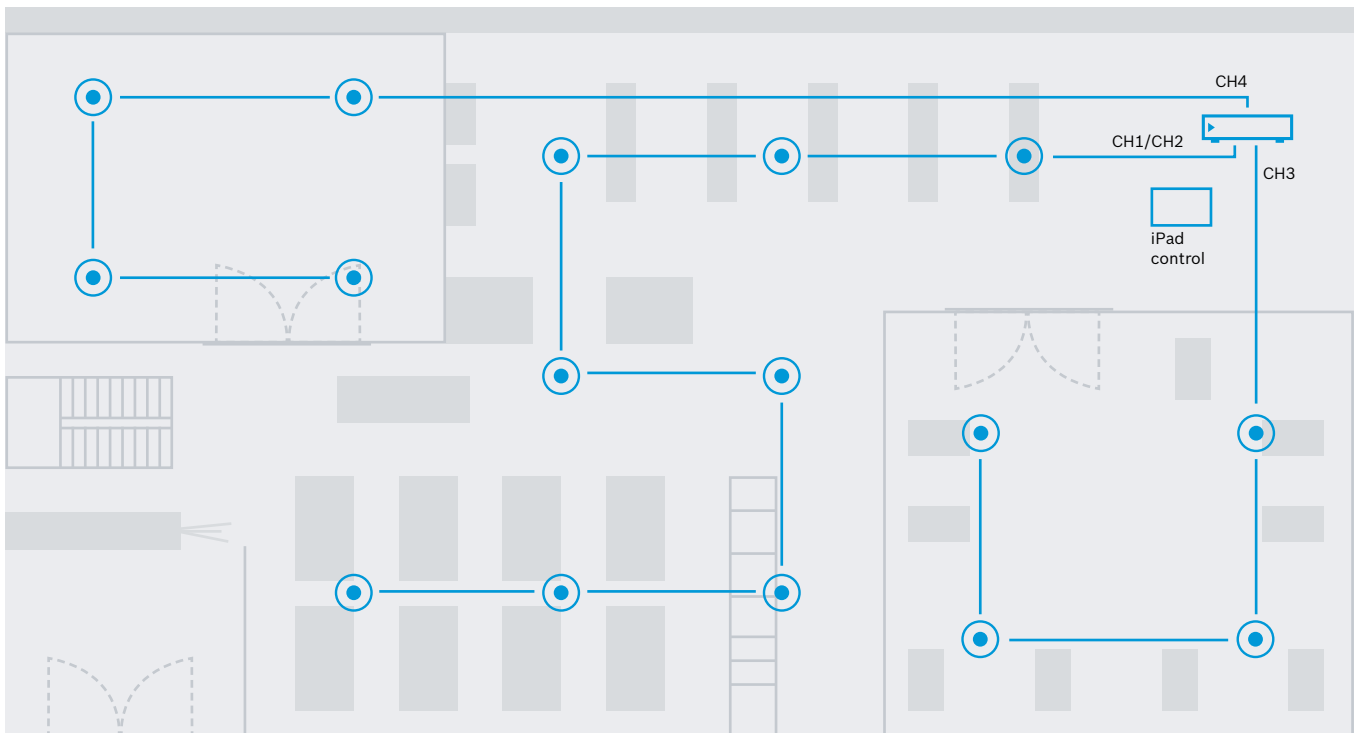

BOSCH

Invented for life

Bosch Communications Solutions

Gym/Fitness Center

Stay energetic and focused with superb quality background music

Fitness goals need focus, and a great gym environment requires the right music to keep the practice rhythm and pace. Whether that's a soothing mantra in the yoga section, or a techno vibe in the cardio area, it's clear that a capable system should be able to handle different music and volumes at the same time.

- The PLENA matrix Digital Sound System, with intuitive configuration and user interfaces for ease-of-use for different zones or sections.
- Combined with LC2 Premium commercial loudspeakers, visitors will enjoy exceptional sound throughout their fitness journey.

LEGEND	
	Premium ceiling loudspeaker LC2-PC30G6-8
	PLENA matrix amplifier PLM-4P220