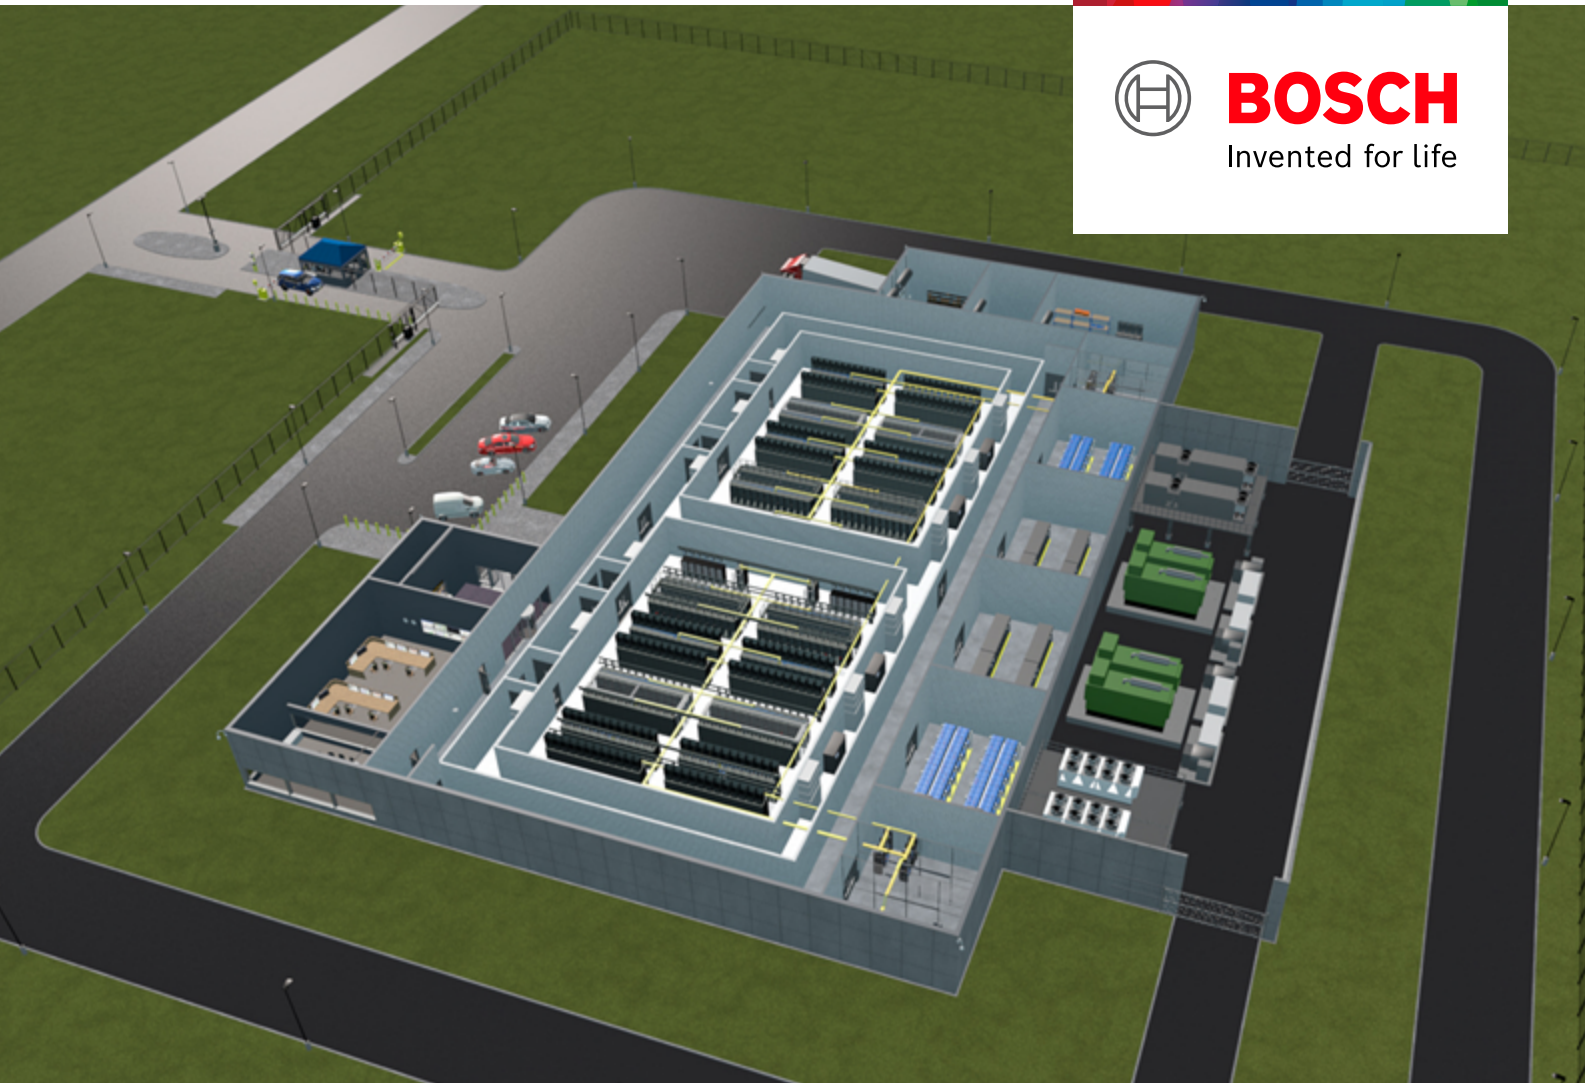

BOSCH

Invented for life

Physical Security for **Data Centers**

Data centers are physical facilities that organizations use to house their critical applications and data. Just as data centers protect the performance and integrity of its core components, Bosch provides integrated security solutions to safeguard against physical events 24/7.

Perimeter security

Building security

Cage level security

Unified communications

Drone detection

<< [Click on a solution to find out more](#)

DINION IP thermal 8000

This camera combines thermal imaging and standard Intelligent Video Analytics at the edge. It is suitable for mission-critical applications that require video content analysis over larger distances.

FLEXIDOME IP starlight 8000i

A simple three-step installation limits time on the ladder. Use the built-in wireless access module for remote commissioning – no network connection needed. Built-in Intelligent Analytics interprets captured data for smarter alarms and notification.

MIC IP starlight 7100i

The first camera of its kind to combine a rugged housing with 4K ultra HD resolution, with 12x zoom and optical image stabilization. It's this ultra-high resolution, in a moving camera with full pan and tilt control that makes it ideally suited for mission-critical applications over sizable surveillance areas.