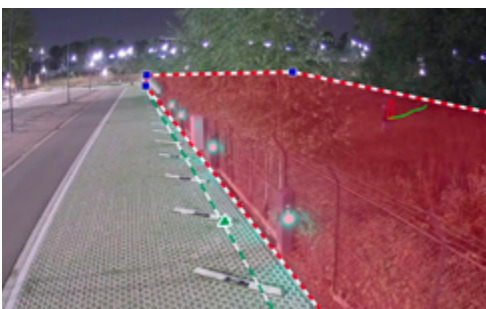

AUTODOME IP starlight 7000i

This pan, tilt, zoom camera with starlight technology is designed for extreme low light scenes with minimum ambient light. The built-in Intelligent Video Analytics is specifically designed for the most demanding environments.

FLEXIDOME IP micro 3000i

This intelligent camera is an industry first for general, cost effective video surveillance. Featuring high quality, 24/7 performance with built-in Essential Video Analytics which enables you to easily retrieve forensic evidence. Intelligent streaming reduces bitrates by up to 90% compared to other cameras.

MIC IP fusion 9000i

This camera offers a unique feature in terms of video analytics: metadata fusion. It fuses the metadata of the camera's built-in optical and thermal imager, providing users with full situational awareness.

PAVIRO - public address and voice evacuation system

Automate warnings to individuals going into restricted areas or breaching a perimeter with this system. Combine with LBC 3482/00 exterior horn speakers or LHM0606/00 in-ceiling loud-speakers for exceptional sound quality.

Access Control System

Unauthorized employees or intruders entering restricted areas pose a security risk. Bosch helps to prevent this with a complete access control portfolio with software options, controllers, readers and credentials.

Built-in Intelligent Video Analytics with machine learning

With built-in Video Analytics, processing is done at the edge – in the camera – no central server required. Camera Trainer is based on machine learning and enables you to tailor built-in Video Analytics to detect the things that matter most to you. The camera retains information on new user-defined objects and situations, or any subsequent changes. It then refers to these new learnings when processing scenes and can be combined with pre-determined alarm rules and object filters for even more accuracy and flexibility.

Bosch Security and Safety Systems

Protecting lives, buildings and assets is our aim. Our product portfolio includes video security, intrusion detection, fire detection and voice evacuation systems as well as access control and management systems. Professional audio and conference systems for communications of voice, sound and music complete the range.

Visit boschsecurity.com for more information.
© Bosch Security Systems B.V., 2020
Modifications reserved