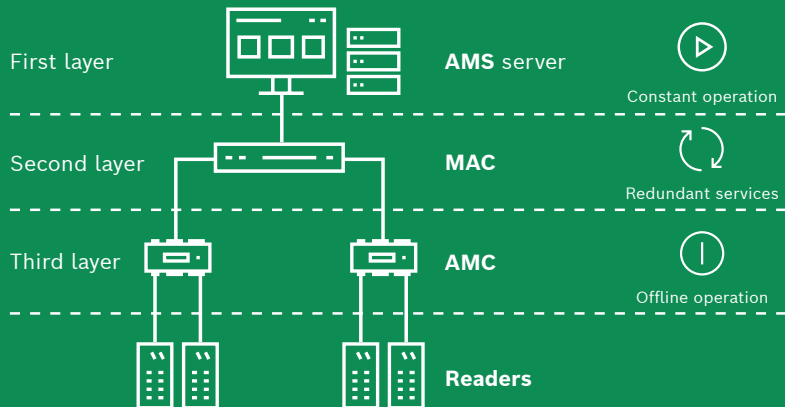

Highest resilience based on three layers

Simplicity Easy to use, operate and expand

Lite

Plus

Professional

Three license packages available for different project needs

Easy installation & basic configuration

Intuitive GUI

Easy-to-use map viewer

Multiple functionalities

Global anti-passback

Random screening

Occupancy Limit Control

Division management

Mantrap

Guard tour

Future-proof investment High scalability

up to **400,000** cardholders

up to **10,000** doors

Regular software updates

Visitor management

Comprehensive application for receptionists

Self-registration option for visitors

Host view for employees

Additional support devices

Mail server integration

Threat level management for increased safety on site

Up to 15 configurable threat levels

Initiation of safety measure with one click

Situational awareness for fast and most efficient reaction

Integration via API

B Series and G Series

BVMS and Milestone XProtect

License plate recognition

Elevator dispatch systems

Key management systems

Biometric verification

Offline locks compatibility

Data security and privacy protection

Encrypted database and encrypted communication

Support of OSDPv2 secure channel

BOSCH