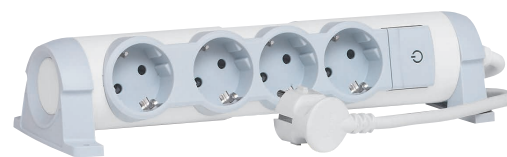

Follow Us

Great King Street North | Birmingham, West Midlands B19 2LF
 www.c2g.com | UK Phone (0)800 328 2916 | EMEA Phone +44 (0)1952 677300

80865

80822

LEGRAND® MULTI-OUTLET EXTENSIONS

SKU	Item Description
80813	Legrand Multi-Outlet Extension for Comfort - 3x2P+E Orientable - 1.5m Cord
80814	Legrand Multi-Outlet Extension for Comfort - 3x2P+E Orientable - 3m Cord
80815	Legrand Multi-Outlet Extension for Comfort - 4x2P+E Orientable - 1.5m Cord
80816	Legrand Multi-Outlet Extension for Comfort - 4x2P+E Orientable - 3m Cord
80817	Legrand Multi-Outlet Extension for Comfort - 5x2P+E Orientable - 1.5m Cord
80818	Legrand Multi-Outlet Extension for Comfort - 5x2P+E Orientable - 3m Cord
80819	Legrand Multi-Outlet Extension for Comfort - 6x2P+E Orientable - 1.5m Cord
80820	Legrand Multi-Outlet Extension for Comfort - 6x2P+E Orientable - 3m Cord
80821	Legrand Multi-Outlet Extension for Comfort - 3x2P+E Orientable - 1.5m Cord
80824	Legrand Multi-Outlet Extension for Comfort - 3x2P+E Orientable - 3m Cord
80822	Legrand Multi-Outlet Extension for Comfort - 4x2P+E Orientable - 1.5m Cord
80825	Legrand Multi-Outlet Extension for Comfort - 4x2P+E Orientable - 3m Cord
80823	Legrand Multi-Outlet Extension for Comfort - 6x2P+E Orientable - 1.5m Cord
80826	Legrand Multi-Outlet Extension for Comfort - 6x2P+E Orientable - 3m Cord
80827	Legrand Multi-Outlet Extension for Comfort/Safety - 4x2P+E + Indicator - 1.5m Cord
80829	Legrand Multi-Outlet Extension for Comfort/Safety - 4x2P+E + Indicator - 3m Cord
80828	Legrand Multi-Outlet Extension for Comfort/Safety - 6x2P+E + Indicator - 1.5m Cord
80830	Legrand Multi-Outlet Extension for Comfort/Safety - 6x2P+E + Indicator - 3m Cord
80831	Legrand Unit 4x2P+T + 1.5m AV. Inter Prothether - French/Belgium Standard
80832	Legrand Unit 6x2P+T + 1.5m AV. Inter Prothether - French/Belgium Standard
80804	Legrand Multi-Outlet Extension - 3x2P+E 16A Lateral - French Standard - White
80805	Legrand Multi-Outlet Extension - 3x2P+E 16A Lateral - French Standard - Transparent
80806	Legrand Multi-Outlet Extension - 2x2P+E FR Lateral Extraction - French Standard
80807	Legrand Multi-Outlet Extension - 2x2P+E 16A Vertical - French Standard
80808	Legrand Multi-Outlet Extension - 3x2P+E 16A Horizontal - French Standard
80867	Legrand Meeting Room Multi-Outlet - with 8 Sockets - French Standard
80865	Legrand Meeting Room Multi-Outlet - with Non-Manageable Switch - French Standard
80866	Legrand Meeting Room Multi-Outlet - with Non-Manageable Switch + HD15 + Jack Socket - French Standard
80870	Legrand Meeting Room Multi-Outlet - with 8 Sockets - Schuko Standard
80868	Legrand Meeting Room Multi-Outlet - with Non-Manageable Switch - Schuko Standard
80869	Legrand Meeting Room Multi-Outlet - with Non-Manageable Switch + HD15 + Jack Socket - Schuko Standard