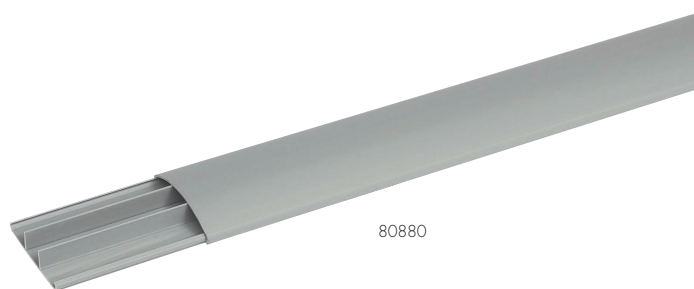

POWER PRODUCT BENEFITS

- Competitively Priced
- Horizontal and Vertical Options
- Selection of Plugs for Multiple Uses

*C2G proudly joined Legrand Group in 2014

LEGRAND® OVER FLOOR TRUNKING

SKU	Item Description
80879	Legrand Over Floor Trunking - 50x12mm
80880	Legrand Over Floor Trunking - 55x18mm
80881	Legrand Over Floor Trunking - 92x20mm

LEGRAND® SURGE PROTECTORS

SKU	Item Description
80788	Legrand Protected Socket - 2P+E + 2xRJ45 Socket - Volt Surge Protector - German Standard
80790	Legrand Protected Socket - 2P+E + 2xUSB + Phone - Volt Surge Protector - German Standard
80789	Legrand Protected Socket 1x2P+T 16A F/B + 2xRJ45 + Surge Arrester
80791	Legrand USB Charger 1x2P+T 16A F/B + 2xUSB + Tel Support + Surge Arrester + 1m Micro-USB Reel
80792	Legrand Vertical Multi-Socket Unit - 4x2P+E + 2xUSB + 1xMicro-USB + Surge Arrester - French/Belgium Standard - 2m Cord
80794	Legrand Multi-Socket Unit - 4x2P+E + 2xRJ45 + Surge Arrester - French/Belgium Standard - 1.5m Cord
80800	Legrand Multi-Socket Unit - 6x2P+E + 2xRJ45 + 2xTV + Surge Arrester - French/Belgium Standard - 1.5m Cord
80793	Legrand Multi-Outlet Extension - 4x2P+E + 1 Socket + 2xUSB Charger - German Standard - White/Grey
80798	Legrand Multi-Outlet Extension for Comfort/Safety - 4x2P+E + V.S.P. - 1.5m Cord
80799	Legrand Multi-Outlet Extension for Comfort/Safety - 6x2P+E + V.S.P. - 1.5m Cord
80795	Legrand Multi-Outlet Extension - 4x2P+E + 2xRJ45 - German Standard - White/Grey
80802	Legrand Multi-Outlet Extension - Masters Slave Function - 6x2P+E - 1.5m Cord
80796	Legrand Unit 4x2P+T Surge Arrester F - 1.5m Cord
80797	Legrand Unit 6x2P+T Surge Arrester F - 1.5m Cord
80803	Legrand Multi-Outlet Extension - Masters Slave Function - 6x2P+E - 1.5m Cord
80801	Legrand Multi-Outlet Extension - 6x2P+E + 2xRJ45 + 2xTV - German Standard - Black