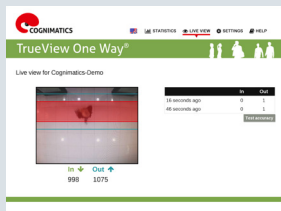

## TrueView One Way®

**MANY BUILDINGS INCLUDE CRITICAL PASSAGEWAYS** where people are required to move in one direction. The reasons could be both security and safety. Retail customers are sometimes not allowed to exit through the entrance in order to prevent theft. For safety at airports, passengers may not enter a safety sluice in the wrong direction. The need to control these critical passageways may require both expensive physical barriers and extra staff.

**BASED ON COGNIMATICS' PATENT PENDING TECHNOLOGY**

for video analytics, **TrueView One Way®** offers a cost efficient, scalable, and easy-to-install tool in order to prevent people from moving in the wrong direction. It is a powerful stand-alone application embedded directly in standard IP cameras. It is built on **TrueView People Counter®** and includes all its functionality.

## BENEFITS FROM ONE WAY SENSING

Let TrueView One Way® be a central tool for improving your access control system.

- Reduce theft.
- Reduce or remove cost for physical barriers.
- Reduce cost for manual monitoring.
- Includes a fully featured TrueView People Counter®
- Clear and short return on investment.

Axis M3006 equipped with TrueView One Way® offers an unmatched stand alone image processing solution, not requiring a PC for One Way sensing.

The unit detects in real time when somebody moves in the wrong direction. On detection it could send e-mail, play sound files, I/O outputs etc.