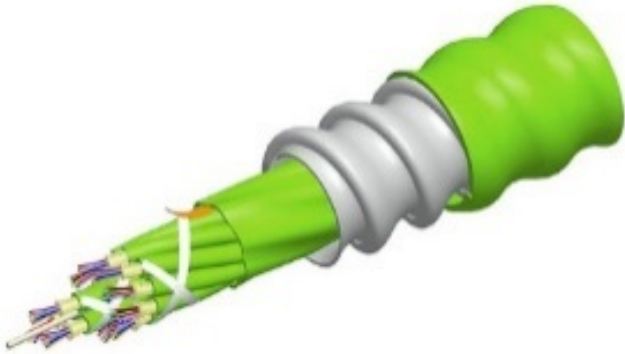

Interlocking Armor Cables

WBMMF – Plenum	
Product Description	MID
P-002-DZ-5G-FSULM	760229476
P-004-DZ-5G-FSULM	760229484
P-006-DZ-5G-FSULM	760229492
P-008-DZ-5G-FSULM	760229500
P-012-DZ-5G-FSULM	760229518
P-018-DZ-5G-FSULM	760229526
P-024-DZ-5G-FSULM	760229534
P-036-DZ-5G-FMULM	760229542
P-048-DZ-5G-FMULM	760229559
P-072-DZ-5G-FMULM	760229567
P-096-DZ-5G-FMULM	760229575
P-144-DZ-5G-FMULM	760229583

WBMMF – Riser	
Product Description	MID
R-002-DZ-5G-FSULM	760229831
R-004-DZ-5G-FSULM	760229849
R-006-DZ-5G-FSULM	760229856
R-008-DZ-5G-FSULM	760229864
R-012-DZ-5G-FSULM	760229872
R-018-DZ-5G-FSULM	760229880
R-024-DZ-5G-FSULM	760229898
R-036-DZ-5G-FMULM	760229906
R-048-DZ-5G-FMULM	760229914
R-072-DZ-5G-FMULM	760229922
R-096-DZ-5G-FMULM	760229930
R-144-DZ-5G-FMULM	760229948

WBMMF – LSZH	
Product Description	MID
N-002-DZ-5G-FSULM	760232272
N-004-DZ-5G-FSULM	n/a
N-006-DZ-5G-FSULM	760232280
N-008-DZ-5G-FSULM	n/a
N-012-DZ-5G-FSULM	760232298
N-018-DZ-5G-FSULM	n/a
N-024-DZ-5G-FSULM	760232306
N-036-DZ-5G-FMULM	n/a
N-048-DZ-5G-FMULM	760232314
N-072-DZ-5G-FMULM	n/a
N-096-DZ-5G-FMULM	n/a
N-144-DZ-5G-FMULM	n/a

Solution Availability:

- The LazrSPEED WB OM5 solution is available globally. Please contact CommScope Customer Service for updated lead times.