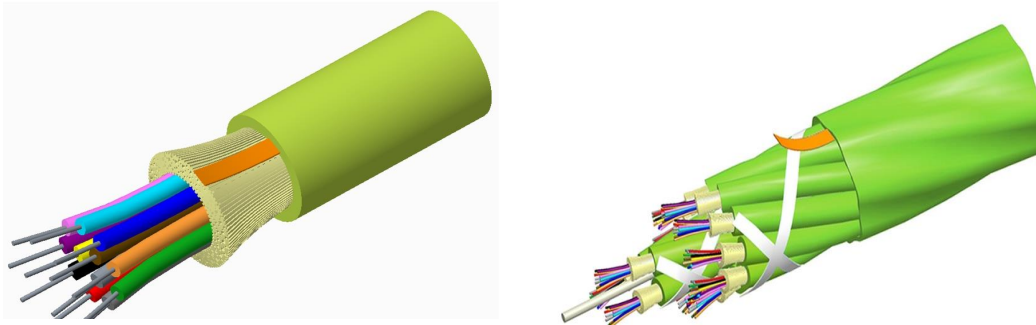

Indoor cables

CommScope also has a comprehensive offering of indoor cables

Standard Indoor Cables

WBMMF – Plenum	
Product Description	MID
P-002-DS-5G-FSULM	760229351
P-004-DS-5G-FSULM	760229469
P-006-DS-5G-FSULM	760229377
P-008-DS-5G-FSULM	760229385
P-012-DS-5G-FSULM	760229393
P-018-DS-5G-FSULM	760229401
P-024-DS-5G-FSULM	760229419
P-036-DS-5G-FMULM	760229427
P-048-DS-5G-FMULM	760229435
P-072-DS-5G-FMULM	760229443
P-096-DS-5G-FMULM	760229450
P-144-DS-5G-FMULM	760229468

WBMMF – Riser	
Product Description	MID
R-002-DS-5G-FSULM	760229708
R-004-DS-5G-FSULM	760229716
R-006-DS-5G-FSULM	760229724
R-008-DS-5G-FSULM	760229732
R-012-DS-5G-FSULM	760229740
R-018-DS-5G-FSULM	760229757
R-024-DS-5G-FSULM	760229765
R-036-DS-5G-FMULM	760229773
R-048-DS-5G-FMULM	760229781
R-072-DS-5G-FMULM	760229799
R-096-DS-5G-FMULM	760229807
R-144-DS-5G-FMULM	760229815

WBMMF – LSZH	
Product Description	MID
N-002-DS-5G-FSULM	760231548
N-004-DS-5G-FSULM	760231555
N-006-DS-5G-FSULM	760231563
N-008-DS-5G-FSULM	760231571
N-012-DS-5G-FSULM	760231589
N-018-DS-5G-FSULM	n/a
N-024-DS-5G-FSULM	760231597
N-036-DS-5G-FMULM	760231605
N-048-DS-5G-FMULM	760231613
N-072-DS-5G-FMULM	760231621
N-096-DS-5G-FMULM	n/a
N-144-DS-5G-FMULM	n/a