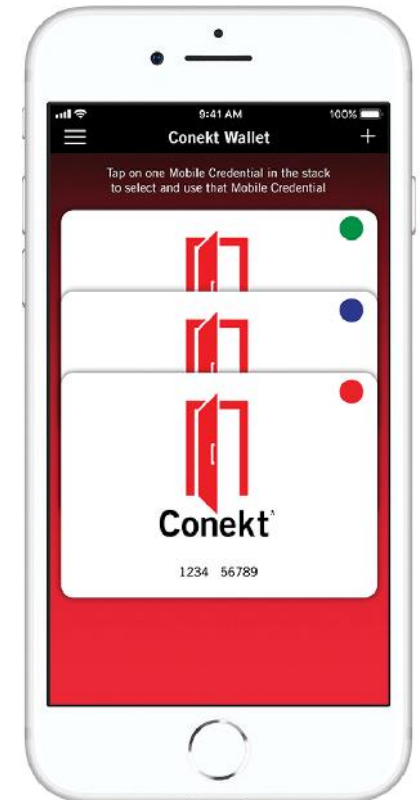

Compatible Readers

- P-300, P-500, P-620, P-640, P-710, P-900, PCR-35L, PCR-620L, PCR-640L, CSR-35L, CSR-6.2L , CSR-6.4L

CMC-2 CONEKT Mobile Access Credential

Key Features

- Smartphone Mobile Credential
- 2.4 GHz Bluetooth Low Energy (BLE)
- Hosted via Conekt Wallet App
- Up to 15 foot read range
- Works on all iPhone and Android devices with BLE v4.2 or newer

Compatible Readers

- CSR-35L, CSR-6.2L, CSR-6.4L, PCR-35L, PCR-620L, PCR-640L

CSC-2 Smartcard Credential

Key Features

- 13.56 MHz
- MIFARE DESFire EV2
- Clamshell-Style card
- Up to 2.25 inch read range
- Limited Lifetime Warranty