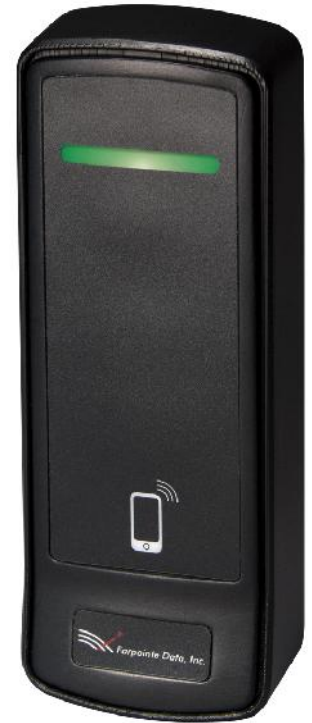

Compatible Credentials

- PSC-1, PSI-4, PSM-2P, PSM-2S, PSK-3, PDT-1, DE2-125

Equivalent : Kantech P225PW26

P-640-H-A

Key Features

- Single gang switch box mount reader and keypad
- 125 kHz proximity reader
- Up to 7" read range
- IP67 waterproof rating
- Limited Lifetime Warranty

Compatible Credentials

- CMC-2, CSC-2, CSM-2P, CSM-2S, CSK-2, DE2-125

Equivalent : HID 20KNKS-02

CSR-6.4L

Key Features

- Single-gang switch box mount smartcard reader and keypad
- 13.56 MHz (MIFARE DESFire EV2 smartcard) and 2.4 GHz (BLE)
- Physical Credentials: Up to 2 inches (51 mm)
Mobile Credentials: Up to 15 feet (4.6 m) IP67 waterproof rating
- IP67 waterproof rating
- Limited Lifetime Warranty

Compatible Credentials

- CMC-2, CSC-2, CSM-2P, CSM-2S, CSK-2, DE2-125

Equivalent : HID 40KNKS-02

PCR-35L

Key Features

- Mullion mount and single-gang switch box mount included
- 125 kHz (proximity) and 2.4 GHz (BLE)
- Physical Proximity Credentials: Up to 4 inches (102 mm)
- Mobile Credentials: Up to 15 feet (4.6 m)
- IP67 waterproof rating
- Limited Lifetime Warranty

Compatible Credentials

- CMC-2, PSC-1, PSI-4, PSM-2P, PSM-2S, PSK-3, PDT-1, DE2-125

Equivalent : HID 20NKS-00

PCR-620L

Key Features

- Mullion-mount smartcard reader and keypad
- 125 kHz (proximity) and 2.4 GHz (BLE)
- Physical Credentials: Up to 4 inches (102 mm)
- Mobile Credentials: Up to 15 feet (4.6 m)
- IP67 waterproof rating
- Limited lifetime warranty