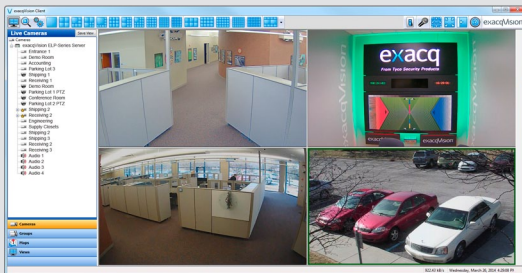

exacqVision ELP-Series

IP Camera Server

Powerful, Cost-Effective NVR

Pre-Loaded with exacqVision Professional VMS

Powerful search tools for finding video evidence

Free Exacq Mobile app

• Up to 24 Cameras Per Server

- Continuously record up to 200 Mbps of video, audio and data
- Includes 4 IP camera licenses, expandable to 24 per server
- Compatible with over 1,800 IP cameras

• Unlimited Scalability

- Add unlimited servers for greater capacity or dispersed geographic location
- Easily expand license to record additional high definition IP cameras
- Easily manage multiple NVRs from a single, unified client

• Powerful exacqVision Professional VMS Software

- Monitor video, audio and data in real time
 - Customizable full-screen video wall
 - Two-way audio
 - Interactive camera maps
 - Data integration from retail systems, access control and more
 - Onscreen display of motion, analytics and alarm events with configurable response
- Conduct Investigations on recorded video, audio and data
 - Search across multiple video and archive servers seamlessly
 - Powerful thumbnail and timeline search tools
 - Export video in open-standard video formats or as a self-contained player with tamper protection

• View Video From Anywhere

- Pre-loaded with exacqVision VMS software for immediate use
- View video and manage servers on multiple Windows/Linux/Mac PCs with free client software
- View live and recorded video on any browser, iOS, Android or Windows Phone 8 mobile device