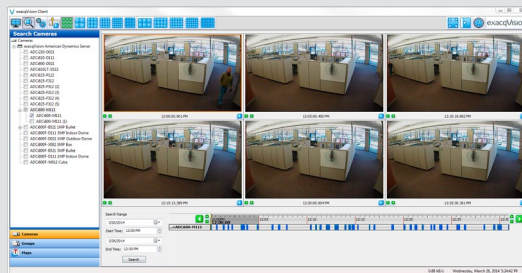

exacqVision ELP-Series

IP Camera Server

Powerful, Cost-Effective NVR

Pre-Loaded with exacqVision Professional VMS

Powerful search tools for finding video evidence

Free Exacq Mobile app

• Up to 24 Cameras Per Server

- Continuously record up to 200 Mbps of video, audio and data
- Includes 4 IP camera licenses, expandable to 24 per server
- Compatible with over 1,800 IP cameras

• Unlimited Scalability

- Add unlimited servers for greater capacity or dispersed geographic location
- Easily expand license to record additional high definition IP cameras
- Easily manage multiple NVRs from a single, unified client

• Powerful exacqVision Professional VMS Software

- Monitor video, audio and data in real time
 - Customizable full-screen video wall
 - Two-way audio
 - Interactive camera maps
 - Data integration from retail systems, access control and more
 - Onscreen display of motion, analytics and alarm events with configurable response
- Conduct Investigations on recorded video, audio and data
 - Search across multiple video and archive servers seamlessly
 - Powerful thumbnail and timeline search tools
 - Export video in open-standard video formats or as a self-contained player with tamper protection

• View Video From Anywhere

- Pre-loaded with exacqVision VMS software for immediate use
- View video and manage servers on multiple Windows/Linux/Mac PCs with free client software
- View live and recorded video on any browser, iOS, Android or Windows Phone 8 mobile device