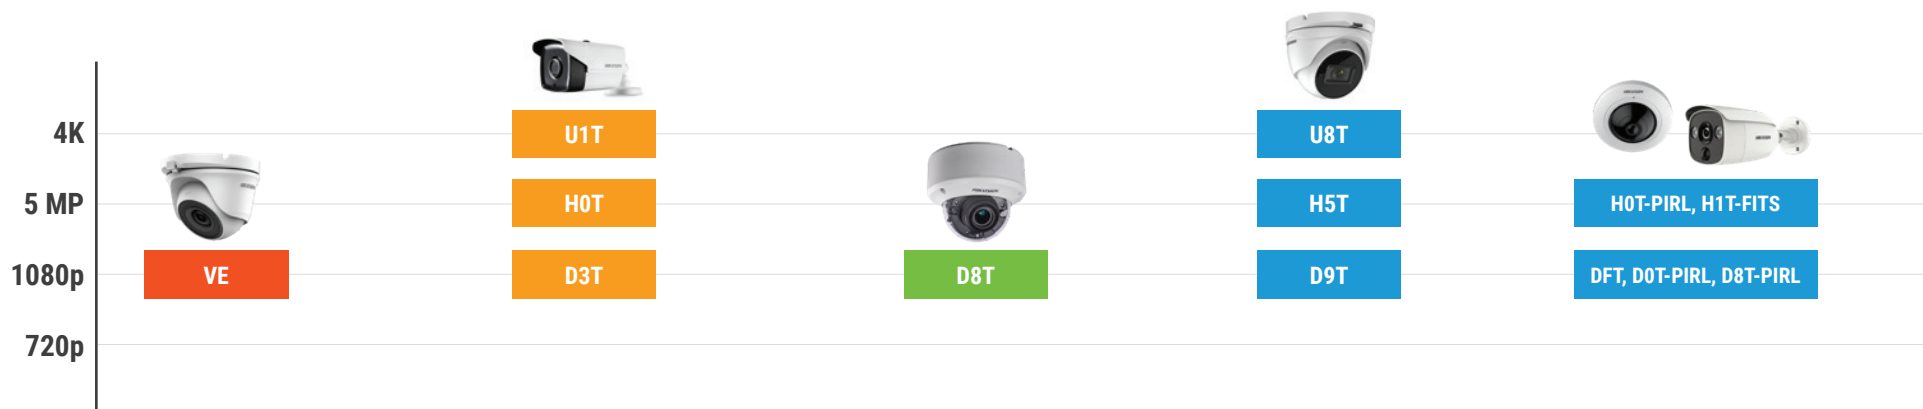

# TurboHD™ CAMERA COMPARISON CHART

Levels	Value Express	Value			Value Plus	Professional		
Series	VE	D3T	H0T	U1T	D8T	D9T	H5T	U8T
<b>Image quality</b>	DNR DWDR EXIR 2.0 0.01 Lux	DNR 3D DNR True WDR EXIR 2.0 0.005 Lux	DNR DWDR EXIR 2.0 0.01 Lux	DNR 3D DNR True WDR EXIR 2.0 0.003 Lux	DNR 3D DNR True WDR EXIR 2.0 0.005 Lux	DNR 3D DNR True WDR EXIR 2.0 0.005 Lux	DNR DWDR EXIR 2.0 0.008 Lux	DNR 3D DNR True WDR EXIR 2.0 0.003 Lux
<b>Resolution</b>	1080p	1080p	5Mega	4K	1080p	1080p	5Mega	4K
<b>4 in 1</b>	✓	✓	✓	✓	---	---	---	---
<b>Dual Output (TVI/CVBS)</b>	---	---	---	---	---	✓	---	✓
<b>Motorized Lens</b>	---	✓	✓	✓	✓	✓	✓	✓
<b>Auto Focus</b>	---	✓	---	✓	✓	✓	---	✓
<b>Defog</b>	---	---	---	---	---	✓	---	✓

# TurboHD™ CAMERA COMPARISON CHART

Levels	Specialty				
Series	D0T-PIR	D8T-PIR	H0T-PIR	DFT	H1T-FITS
Image quality	DNR EXIR 2.0 0.01 Lux	3D DNR True WDR EXIR 2.0 0.005 Lux	DNR EXIR 2.0 0.01 Lux	DNR 3D DNR True WDR 0.0005 Lux	Panorama Fisheye PTZ 0.01 Lux
Resolution	1080p	1080p	5Mega	1080p	5Mega
4 in 1	---	---	---	✓	---
Day/Night	True	True	True	24/7 Color	True
PIR Detection	✓	✓	✓	---	---
IR Range max (meters)	20	20	20	---	---
White Supplemental Light	✓	✓	✓	✓	---
PIR	✓	✓	✓	---	---

**VALUE EXPRESS**

- Entry-level budget cameras
- 2 MP models
- Fixed and varifocal lenses and PTZs
- New numbering scheme
- Matching 4, 8, and 16 channel DVRs

**VALUE**

- A step up without stretching the budget
- Models include domes, turrets and bullets
- Multiple resolutions available
- Multiple lens sizes including varifocal
- Latest EXIR 2.0 IR technology

**VALUE PLUS**

- Best selling series
- Models include domes, turrets and bullets
- 2 MP resolution cameras
- Multiple lens sizes including varifocal
- Latest EXIR 2.0 IR technology
- Black housing models available