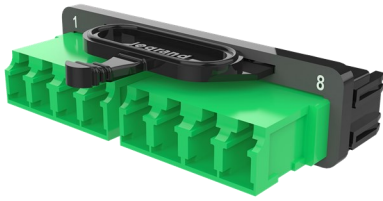

DATA SHEET

HD8FP LC Adapter Panels

OVERVIEW

The HD8FP LC adapter panels allow for pass-through connections within the M8 drawer face. They offer 2 LC Quad connections that snap-in from the front of the drawer face. The adapter panel is silkscreened for easy port identification.

FEATURES

- Supports 2 LC Quad connections
- Easy snap-in installation

ITEM DESCRIPTION

HD8FP-LCQ08AC	Infinium High Density (HD) HD8FP Adapter Panel, M8 Footprint, 2 LC Quad, Green
HD8FP-LCQ08CC	Infinium High Density (HD) HD8FP Adapter Panel, M8 Footprint, 2 LC Quad, Blue
HD8FP-LCQ08LC	Infinium High Density (HD) HD8FP Adapter Panel, M8 Footprint, 2 LC Quad, Aqua

AGENCIES/THIRD PARTY CERTIFICATIONS

- RoHS: Yes

GENERAL INFO:

- **Number Of Ports:** 2
- **Connection Types:** LC Quad
- **Installation Destination:** Infinium HD Enclosures
- **Product Series:** Infinium
- **Type:** Fiber Adapter Panels

TECHNICAL INFORMATION:

- **Connection Method:** Pass-thru
- **Fiber Capacity:** 8
- **Capacity:** High Density
- **Equipment Type:** Adapter Panels

designed to be better.™

Legrand, North and Central America