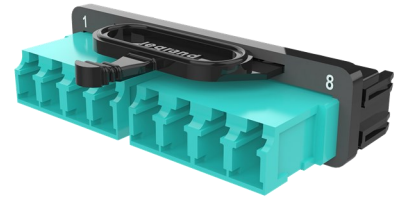

DATA SHEET

HD8FP LC Adapter Panels

OVERVIEW

The HD8FP LC adapter panels allow for pass-through connections within the M8 drawer face. They offer 2 LC Quad connections that snap-in from the front of the drawer face. The adapter panel is silkscreened for easy port identification.

FEATURES

- Supports 2 LC Quad connections
- Easy snap-in installation

ITEM DESCRIPTION

HD8FP-LCQ08AC	Infinium High Density (HD) HD8FP Adapter Panel, M8 Footprint, 2 LC Quad, Green
HD8FP-LCQ08CC	Infinium High Density (HD) HD8FP Adapter Panel, M8 Footprint, 2 LC Quad, Blue
HD8FP-LCQ08LC	Infinium High Density (HD) HD8FP Adapter Panel, M8 Footprint, 2 LC Quad, Aqua

AGENCIES/THIRD PARTY CERTIFICATIONS

- RoHS: Yes

GENERAL INFO:

- **Number Of Ports:** 2
- **Connection Types:** LC Quad
- **Installation Destination:** Infinium HD Enclosures
- **Product Series:** Infinium
- **Type:** Fiber Adapter Panels

TECHNICAL INFORMATION:

- **Connection Method:** Pass-thru
- **Fiber Capacity:** 8
- **Capacity:** High Density
- **Equipment Type:** Adapter Panels

designed to be better.™

Legrand, North and Central America