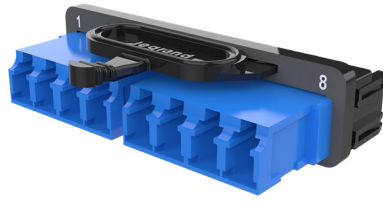

DATA SHEET

HD8FP LC Adapter Panels

OVERVIEW

The HD8FP LC adapter panels allow for pass-through connections within the M8 drawer face. They offer 2 LC Quad connections that snap-in from the front of the drawer face. The adapter panel is silkscreened for easy port identification.

FEATURES

- Supports 2 LC Quad connections
- Easy snap-in installation

ITEM DESCRIPTION

HD8FP-LCQ08AC	Infinium High Density (HD) HD8FP Adapter Panel, M8 Footprint, 2 LC Quad, Green
HD8FP-LCQ08CC	Infinium High Density (HD) HD8FP Adapter Panel, M8 Footprint, 2 LC Quad, Blue
HD8FP-LCQ08LC	Infinium High Density (HD) HD8FP Adapter Panel, M8 Footprint, 2 LC Quad, Aqua

AGENCIES/THIRD PARTY CERTIFICATIONS

- RoHS: Yes

GENERAL INFO:

- **Number Of Ports:** 2
- **Connection Types:** LC Quad
- **Installation Destination:** Infinium HD Enclosures
- **Product Series:** Infinium
- **Type:** Fiber Adapter Panels

TECHNICAL INFORMATION:

- **Connection Method:** Pass-thru
- **Fiber Capacity:** 8
- **Capacity:** High Density
- **Equipment Type:** Adapter Panels

designed to be better.™

Legrand, North and Central America