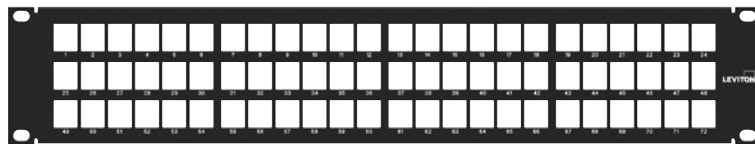

Commercial QuickPort® Patch Panels (empty)

	Flat							Angled						
	Standard				High Density	Diecast	High Density	Standard				High Density		
	49255-H24	49255-L24	49255-H48	49255-L48	49255-Q48	49255-D48	49255-D72	49256-H24	49256-L24	49256-H48	49256-L48	49256-D48	49256-D72	
RU	1RU		2RU		1RU		2RU	1RU		2RU		1RU	2RU	
Ports	24		48		48		72	24		48		72		
Labeling	Silk-Screened Blocks	Mag Lens	Silk-Screened Blocks	Mag Lens	Silk-Screened Numbering	Mag Lens	Silk-Screened Numbering	Silk-Screened Blocks	Mag Lens	Silk-Screened Blocks	Mag Lens	Silk-Screened Numbering		
Cable Mgt.	Included				Sold Separately (P/N 49005-DMB)		Included		Sold Separately (P/N 49006-AMB)					
Country of Origin	Taiwan	Mexico	Taiwan	USA				Mexico		Taiwan	USA	Mexico		

Released May 2019 7750 / E19

49255-D72