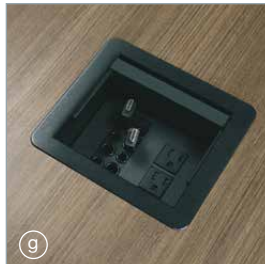

| b | DISPLAY MOUNT

Mounts directly to the wall or to optional tower. Flat panel displays up to 55" recommended for optimal viewing.

| c | SECURE POWER DISTRIBUTION

Two securely-mounted 4-outlet power strips: one mounts to the table bracket for connections close to the display and includes a cover; the other is located inside the TechPed™ for table box connections.

| e | SMALL MOUNT

Lever Lock™ for small devices within the TechPed™ room for additional accessories.

LEARNING SPACES

VIDEO CONFERENCING

HUDDLE SPACES

TRENDING APPLICATIONS

EACH HUB INCLUDES

EASY TO INTEGRATE | READY TO COLLABORATE

DEVICE MOUNTING

plates included
device mounting
TechPed™, with
Lever Lock™

HDMI® CABLE RETRACTORS

Two Wiremold® InteGreat™ HDMI® Cable Retractors extend from the table box to make connections at any seat at the table.

TABLE BOX

Wiremold® InteGreat™ Table Box provides power and data for easy BYOD table top connections.

CABLE MANAGEMENT

Built-in cable trough keeps wiring and connections neatly managed.

OPTIONAL TOWER

Optional tower connects to Hub's table top for a free-standing system. Available in white or black, the tower can also be paired with an optional whiteboard cover.