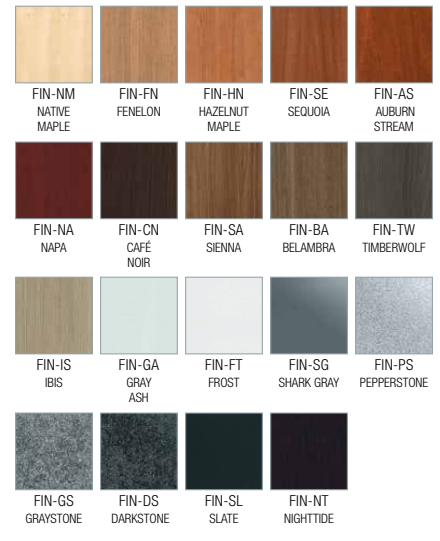

2 | CHOOSE YOUR FINISH

HIGH PRESSURE LAMINATE (HPL) - T-MOLD EDGE

THERMOLAMINATE (TLAM) - BEVELED EDGE

3 | ADD OPTIONS

HBTS-TOWER5-BKT
5 ft. high tower only,
black thermolaminate finish

HBTS-TOWER5-WHT
5 ft. high tower only,
white thermolaminate finish