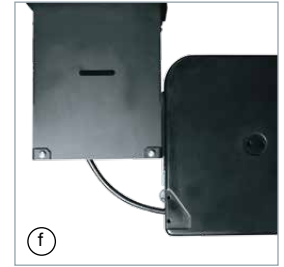

| b | DISPLAY MOUNT

Mounts directly to the wall or to optional tower. Flat panel displays up to 55" recommended for optimal viewing.

| c | SECURE POWER DISTRIBUTION

Two securely-mounted 4-outlet power strips: one mounts to the table bracket for connections close to the display and includes a cover; the other is located inside the TechPed™ for table box connections.

| e | SMALL MOUNT

Lever Lock™ for small devices within the TechPed™ room for additional accessories.

LEARNING SPACES

VIDEO CONFERENCING

HUDDLE SPACES

TRENDING APPLICATIONS

EACH HUB INCLUDES

EASY TO INTEGRATE | READY TO COLLABORATE

DEVICE MOUNTING

plates included
device mounting
TechPed™, with
Lever Lock™

HDMI® CABLE RETRACTORS

Two Wiremold® InteGreat™ HDMI® Cable Retractors extend from the table box to make connections at any seat at the table.

TABLE BOX

Wiremold® InteGreat™ Table Box provides power and data for easy BYOD table top connections.

CABLE MANAGEMENT

Built-in cable trough keeps wiring and connections neatly managed.

OPTIONAL TOWER

Optional tower connects to Hub's table top for a free-standing system. Available in white or black, the tower can also be paired with an optional whiteboard cover.