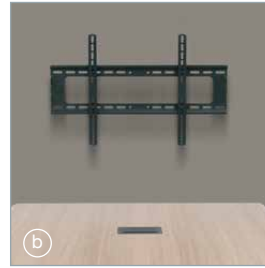

| b | DISPLAY MOUNT

Mounts directly to the wall or to optional tower. Flat panel displays up to 55" recommended for optimal viewing.

| c | SECURE POWER DISTRIBUTION

Two securely-mounted 4-outlet power strips: one mounts to the table bracket for connections close to the display and includes a cover; the other is located inside the TechPed™ for table box connections.

| e | SMALL MOUNT

Lever Lock™ for small devices within the TechPed™ room for additional accessories.

LEARNING SPACES

VIDEO CONFERENCING

HUDDLE SPACES

TRENDING APPLICATIONS

EACH HUB INCLUDES

EASY TO INTEGRATE | READY TO COLLABORATE

DEVICE MOUNTING

plates included
device mounting
TechPed™, with
Lever Lock™

HDMI® CABLE RETRACTORS

Two Wiremold® InteGreat™ HDMI® Cable Retractors extend from the table box to make connections at any seat at the table.

TABLE BOX

Wiremold® InteGreat™ Table Box provides power and data for easy BYOD table top connections.

CABLE MANAGEMENT

Built-in cable trough keeps wiring and connections neatly managed.

OPTIONAL TOWER

Optional tower connects to Hub's table top for a free-standing system. Available in white or black, the tower can also be paired with an optional whiteboard cover.