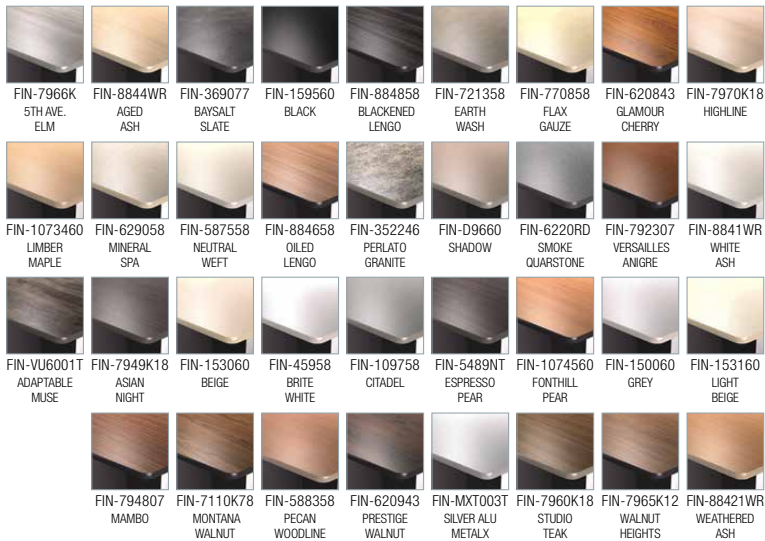

2 | CHOOSE YOUR FINISH

HIGH PRESSURE LAMINATE (HPL) - T-MOLD EDGE

THERMOLAMINATE (TLAM) - BEVELED EDGE

3 | ADD OPTIONS

HBTS-TOWER5-BKT
5 ft. high tower only,
black thermolaminate finish

HBTS-TOWER5-WHT
5 ft. high tower only,
white thermolaminate finish