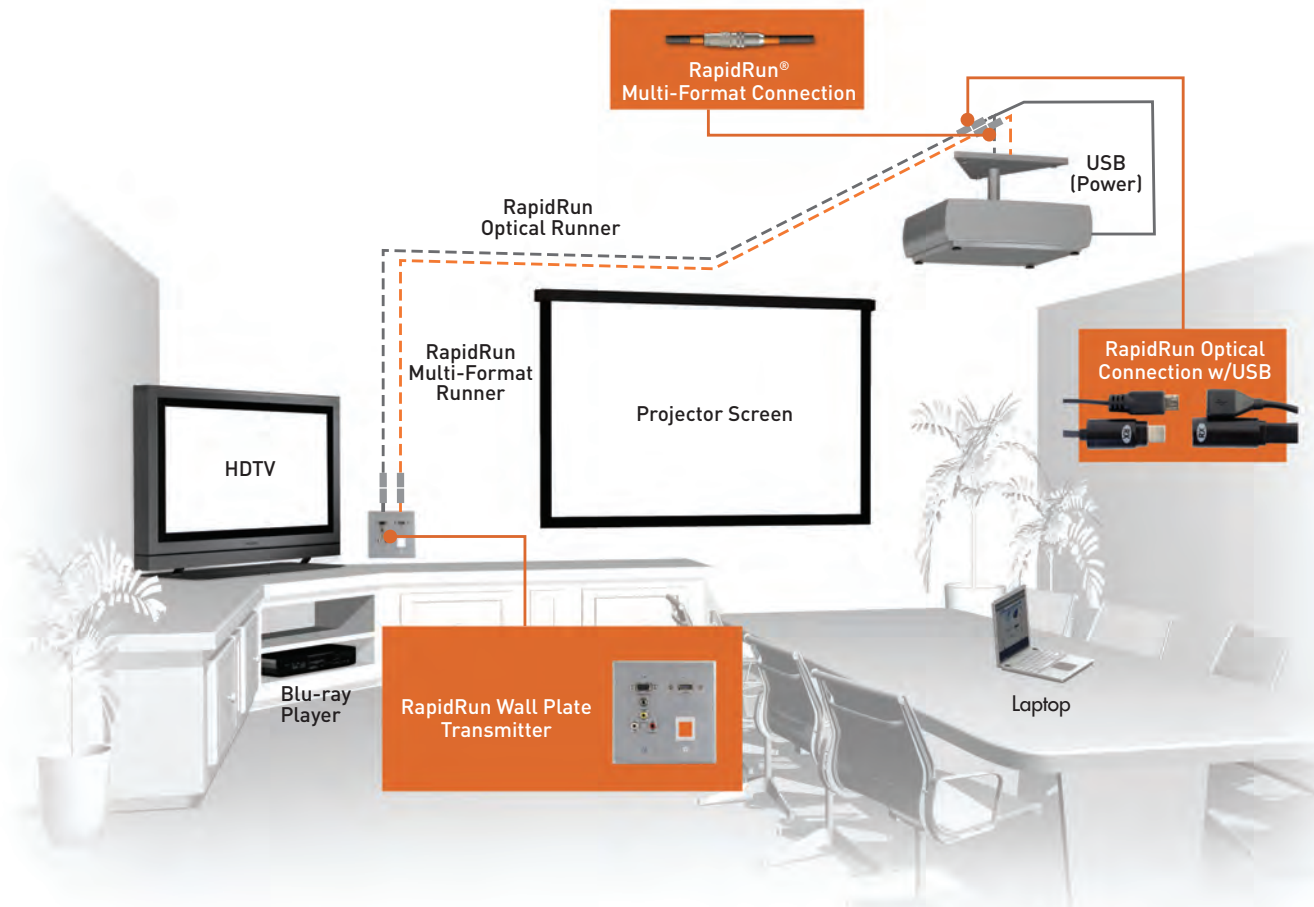

APPLICATIONS FOR **RAPIDRUN** OPTICAL/MULTI-FORMAT CONFERENCE ROOM SOLUTION