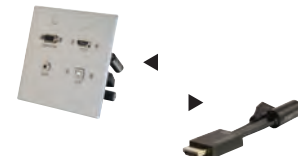

Flying Lead with a Wall Plate