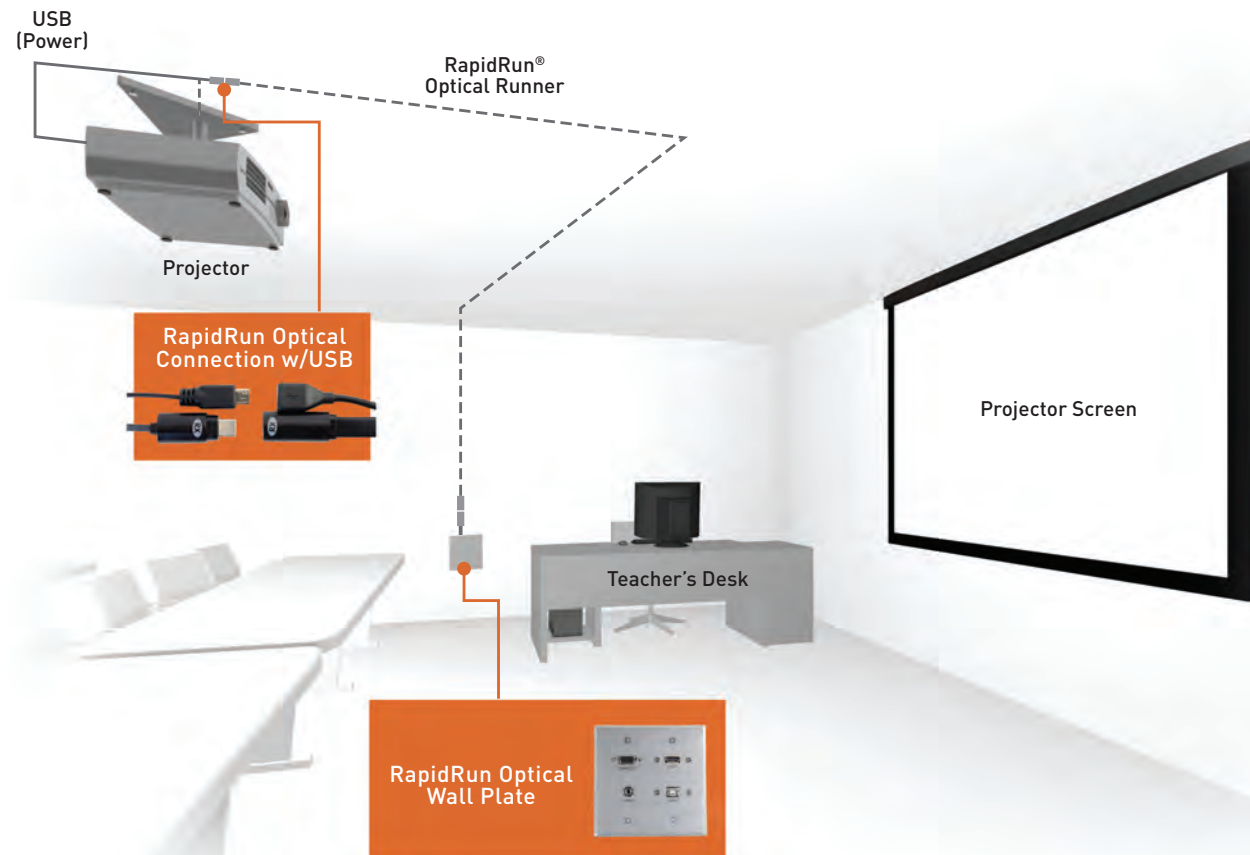

APPLICATIONS FOR **RAPIDRUN** OPTICAL CLASSROOM SOLUTION