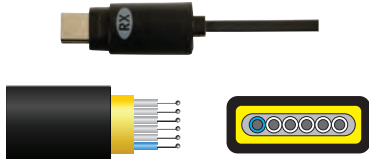

HOW RAPIDRUN WORKS >

RapidRun® is a three-part (one runner, two break-aways), modular cabling solution that starts with a single runner cable that runs through walls, ceilings, and fixtures.

The runners are available in CMG and plenum rated versions, and support multiple signal types such as VGA, Composite Video, 3.5mm Stereo Audio, RCA Stereo Audio, DVI, and HDMI®—with future plans of supporting DisplayPort.

Each end of the runner cable is terminated with the appropriate flying lead or wall plate to connect to the system's source and display devices. Many configuration options are available to meet the needs of virtually any PC or audio/video application.

THE 2-STEP RAPIDRUN SYSTEM

1. Choose a Runner

Optical

2. Choose 2 Break-Aways (Wall Plate/Flying Lead)