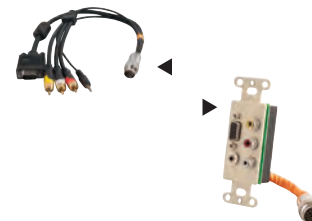

# HOW RAPIDRUN WORKS >

RapidRun® is a three-part (one runner, two break-aways), modular cabling solution that starts with a single runner cable that runs through walls, ceilings, and fixtures.

The runners are available in CMG and plenum rated versions, and support multiple signal types such as VGA, Composite Video, 3.5mm Stereo Audio, RCA Stereo Audio, DVI, and HDMI®—with future plans of supporting DisplayPort.

Each end of the runner cable is terminated with the appropriate flying lead or wall plate to connect to the system's source and display devices. Many configuration options are available to meet the needs of virtually any PC or audio/video application.

### 2. Choose 2 Break-Aways (Wall Plate/Flying Lead)

Wall Plate

Flying Lead

Flying Lead with a Wall Plate

Flying Lead with a Flying Lead

Wall Plate with a Wall Plate

Wall Plate

Flying Lead