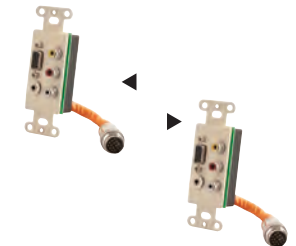

# HOW RAPIDRUN WORKS >

RapidRun® is a three-part (one runner, two break-aways), modular cabling solution that starts with a single runner cable that runs through walls, ceilings, and fixtures.

The runners are available in CMG and plenum rated versions, and support multiple signal types such as VGA, Composite Video, 3.5mm Stereo Audio, RCA Stereo Audio, DVI, and HDMI®—with future plans of supporting DisplayPort.

Each end of the runner cable is terminated with the appropriate flying lead or wall plate to connect to the system's source and display devices. Many configuration options are available to meet the needs of virtually any PC or audio/video application.

### 2. Choose 2 Break-Aways (Wall Plate/Flying Lead)

Wall Plate

Flying Lead

Flying Lead with a Wall Plate

Flying Lead with a Flying Lead

Wall Plate with a Wall Plate

Wall Plate

Flying Lead