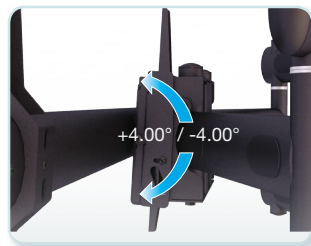

Mega Wall Mounts

AM500

Universal, Articulating Mega Mount for Flat-Panel Displays Ranging from 80" to 103" and Above with 500 pound Weight Capacity

DESCRIPTION

A truly unique heavy-duty mount with full-service features, it accommodates displays ranging from 80" to 103" and above. Revolutionary features including negative tilt to adjust for involuntary downward display tilt due to equipment weight. Full range of motion allows for effortless adjustments and a great option for any large format need.

AM500 Rotation

Negative Tilt Adjustment to Counter Weight Related Tilt

FEATURES

- Universal, articulating wall-mount for large displays up to 500 lb.
- For displays from 80" - 103" and larger
- Full forward 15" extension from the wall
- A low profile depth when in the home position
- Full left to right pivot movement
- Both positive and negative tilt adjustment
- Displays can be rotated to either landscape or portrait orientation
- Built-in cable management