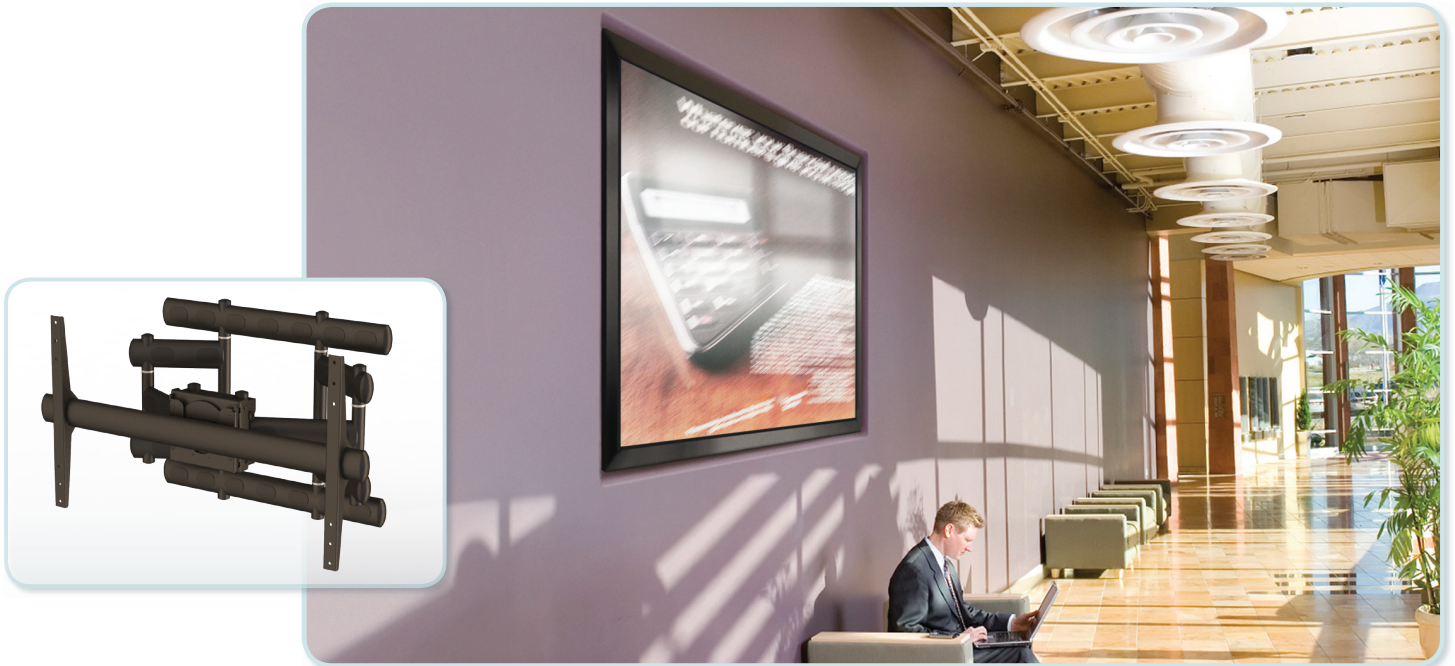

Mega Wall Mounts

AM500

Universal, Articulating Mega Mount for Flat-Panel Displays Ranging from 80" to 103" and Above with 500 pound Weight Capacity

DESCRIPTION

A truly unique heavy-duty mount with full-service features, it accommodates displays ranging from 80" to 103" and above. Revolutionary features including negative tilt to adjust for involuntary downward display tilt due to equipment weight. Full range of motion allows for effortless adjustments and a great option for any large format need.

AM500 Rotation

Negative Tilt Adjustment to Counter Weight Related Tilt

FEATURES

- Universal, articulating wall-mount for large displays up to 500 lb.
- For displays from 80" - 103" and larger
- Full forward 15" extension from the wall
- A low profile depth when in the home position
- Full left to right pivot movement
- Both positive and negative tilt adjustment
- Displays can be rotated to either landscape or portrait orientation
- Built-in cable management