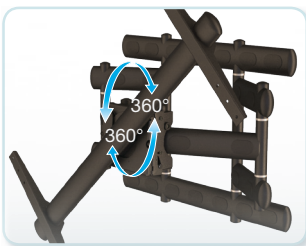

Mega Wall Mounts

AM500

Universal, Articulating Mega Mount for Flat-Panel Displays Ranging from 80" to 103" and Above with 500 pound Weight Capacity

DESCRIPTION

A truly unique heavy-duty mount with full-service features, it accommodates displays ranging from 80" to 103" and above. Revolutionary features including negative tilt to adjust for involuntary downward display tilt due to equipment weight. Full range of motion allows for effortless adjustments and a great option for any large format need.

AM500 Rotation

Negative Tilt Adjustment to Counter Weight Related Tilt

FEATURES

- Universal, articulating wall-mount for large displays up to 500 lb.
- For displays from 80" - 103" and larger
- Full forward 15" extension from the wall
- A low profile depth when in the home position
- Full left to right pivot movement
- Both positive and negative tilt adjustment
- Displays can be rotated to either landscape or portrait orientation
- Built-in cable management