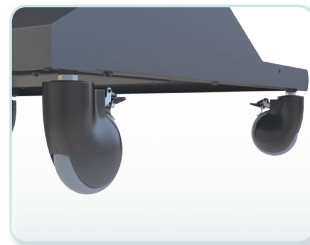

Universal Mobile Video Wall Cart

MVWC-2X2

Two by Two Universal Mobile Video Wall Cart for Flat-Panel Displays from 40" to 65"

DESCRIPTION

The all-new 2x2 mobile video wall cart is designed for quick maneuvering and precise placement, being assembled and ready for displays in 30 minutes or less. The cart encompasses all of the great features of Premier Mounts' mobile carts. Designed for 40" to 65" displays, the sleek appearance and maneuverability makes it a perfect option for any environment.

FEATURES

- Universal mount for displays ranging from 40"-65"
- Rock-solid base for sturdiness and display support
- Heavy duty casters for easy mobility
- Swift maneuvering in congested areas
- Solid bottom skirt and tray to store and protect AV or IT equipment

Easy to Install Mounting Brackets

Heavy Duty Casters, Solid Bottom Skirt and Tray for Storage

SUGGESTED MSRP: \$3895.00

*All prices are subject to change