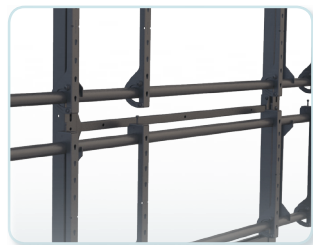

Universal Mobile Video Wall Cart

MVWC-2X2

Two by Two Universal Mobile Video Wall Cart for Flat-Panel Displays from 40" to 65"

DESCRIPTION

The all-new 2x2 mobile video wall cart is designed for quick maneuvering and precise placement, being assembled and ready for displays in 30 minutes or less. The cart encompasses all of the great features of Premier Mounts' mobile carts. Designed for 40" to 65" displays, the sleek appearance and maneuverability makes it a perfect option for any environment.

FEATURES

- Universal mount for displays ranging from 40"-65"
- Rock-solid base for sturdiness and display support
- Heavy duty casters for easy mobility
- Swift maneuvering in congested areas
- Solid bottom skirt and tray to store and protect AV or IT equipment

Easy to Install Mounting Brackets

Heavy Duty Casters, Solid Bottom Skirt and Tray for Storage

SUGGESTED MSRP: \$3895.00

*All prices are subject to change