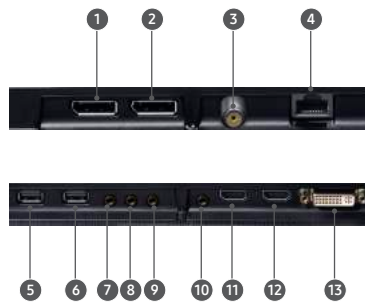

Learn More samsung.com/business insights.samsung.com samsung.com/b2bdigitalsignage
Product Support 1-866-SAM4BIZ
Follow Us [youtube.com/samsungbizusa](https://www.youtube.com/samsungbizusa) [@SamsungBizUSA](https://twitter.com/SamsungBizUSA)