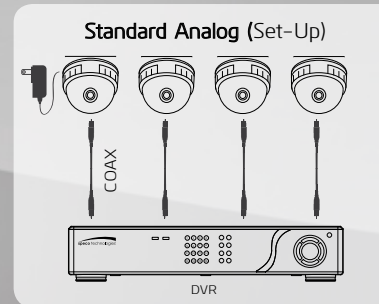

- **EZ Setup:** for quick system setup
- **EZ Network:** be up and running in a few clicks!
- **EZ Search:** thumbnail search events
- **EZ Record:** setup recording resolutions and recording type
- **EZ Copy:** auto copy onto a USB flash drive

GO BEYOND CAPTURE, RECORD & REVIEW
Stop crime before it happens

If You
Know Analog
You Already
Know IP!