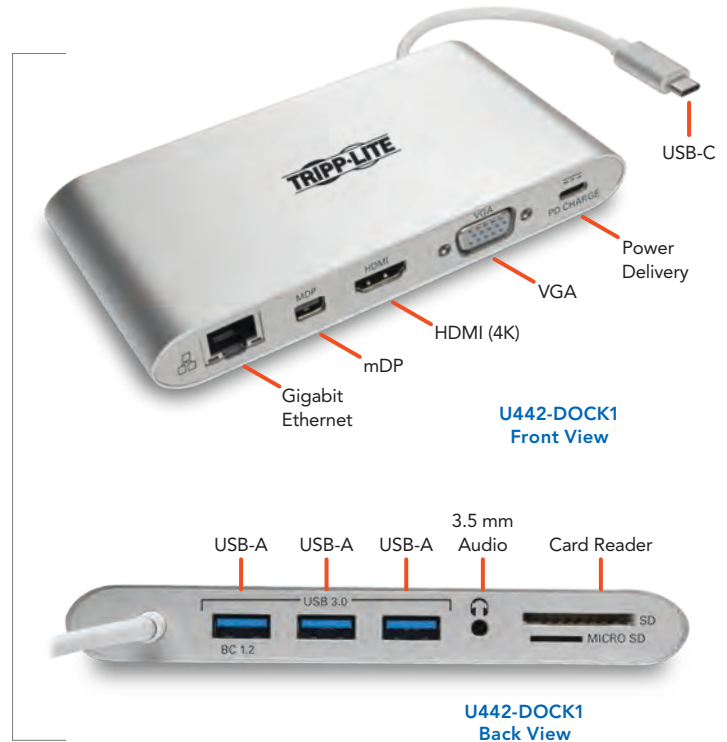

## USB-C Docking Stations

- DP Alt Mode HD (1080p) or UHD (4K) video, with or without audio
- USB-A port(s) with USB 3.1 Gen 1 (5 Gbps) speeds
- Additional port types, such as Gigabit Ethernet (GbE)
- USB-C power delivery port • 3-year limited warranty