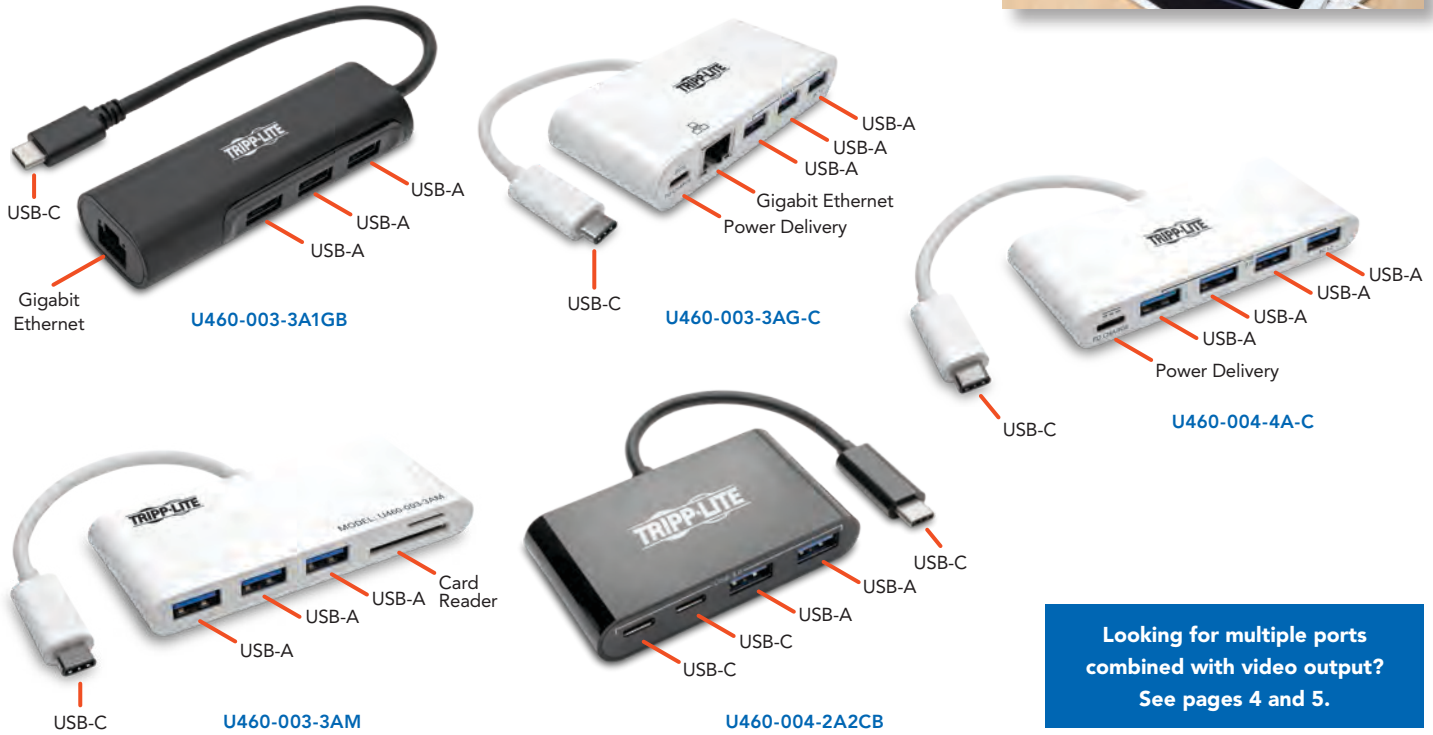

USB-C Hubs & Hub/Adapters

- Multiple USB ports with 5 or 10 Gbps speeds and device charging
- With or without Gigabit Ethernet and/or USB-C power delivery port
- 3-year limited warranty

Looking for multiple ports combined with video output? See pages 4 and 5.

SPECIFICATIONS

Model	Description	Cord	Color	GbE	PD	USB Ports	Max Speed⁽³⁾
USB-C HUBS							
U460-004-2A2C	4-Port Hub, USB-C to 2xUSB-C and 2xUSB-A	<6 in.	White	No	No	2 USB-A, 2 USB-C	5 Gbps
NEW U460-T04-2A2C-1	4-Port Hub, USB-C to 2xUSB-C and 2xUSB-A, PD	<6 in.	Black	No	100W	2 USB-A, 2 USB-C	5 Gbps
NEW U460-T04-2A2C-2	4-Port Hub, USB-C to 2xUSB-C and 2xUSB-A, PD	<6 in.	Black	No	100W	2 USB-A, 2 USB-C	10 Gbps
U460-004-2A2CB	4-Port Hub, USB-C to 2xUSB-C and 2xUSB-A	<6 in.	Black	No	No	2 USB-A, 2 USB-C	5 Gbps
U460-004-4A	4-Port Hub, USB-C to 4xUSB-A, Optional External Power⁽¹⁾	<6 in.	Silver	No	No	4 USB-A	5 Gbps
U460-004-4A-C	4-Port Hub, USB-C to 4xUSB-A, PD	<6 in.	White	No	60W	4 USB-A	5 Gbps
NEW U460-004-4AB	4-Port Hub, USB-C to 4xUSB-A	<6 in.	Black	No	No	4 USB-A	5 Gbps
U460-004-4AB-C	4-Port Hub, USB-C to 4xUSB-A, PD	<6 in.	Black	No	60W	4 USB-A	5 Gbps
USB-C HUB/ADAPTERS							
U460-002-2AM-C	2-Port Hub/Adapter, USB-C to 2xUSB-A, Card Reader⁽²⁾, PD	<6 in.	White	No	60W	2 USB-A	5 Gbps
U460-003-3A1G	3-Port Hub/Adapter, USB-C to 3xUSB-A, GbE	<6 in.	Silver	Yes	No	3 USB-A	5 Gbps
NEW U460-003-3A1GB	3-Port Hub/Adapter, USB-C to 3xUSB-A, GbE	<6 in.	Black	Yes	No	3 USB-A	5 Gbps
U460-003-3AG	3-Port Hub/Adapter, USB-C to 3xUSB-A, GbE	<6 in.	White	Yes	No	3 USB-A	5 Gbps
U460-003-3AG-C	3-Port Hub/Adapter, USB-C to 3xUSB-A, GbE, PD	<6 in.	White	Yes	60W	3 USB-A	5 Gbps
U460-003-3AGB-C	3-Port Hub/Adapter, USB-C to 3xUSB-A, GbE, PD	<6 in.	Black	Yes	60W	3 USB-A	5 Gbps
U460-003-3AM	3-Port Hub/Adapter, USB-C to 3xUSB-A, Card Reader⁽²⁾	<6 in.	White	No	No	3 USB-A	5 Gbps
U460-003-3AMB	3-Port Hub/Adapter, USB-C to 3xUSB-A, Card Reader⁽²⁾	<6 in.	Black	No	No	3 USB-A	5 Gbps

(1) USB Micro-B port connects to optional power adapter. (2) MicroSD/SD/SDHC/SDXC and MMC. (3) Supports USB 3.1 Gen 1 (5 Gbps) or USB 3.1 Gen 1 (10 Gbps) data transfer speeds.

For more information, including complete specifications and the latest updates, go to www.triplite.com/usb-c.