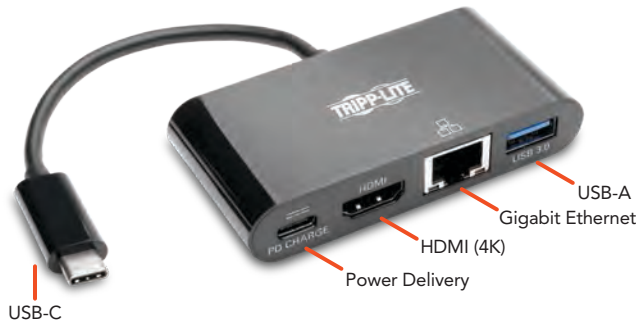

## USB-C: Universal Connectivity

The USB Type-C connector (also called USB-C) has become commonplace on electronic devices we use every day, including laptops, tablets, smartphones and even desktop computers. Like previous generations of USB, USB-C connectors can transfer data and power. But they're smaller, reversible, support faster speeds and deliver more power, opening up many new applications. With USB-C, a laptop or tablet can recharge, output ultra-high-definition (UHD) video, connect old or new peripherals, and transfer files at speeds up to 10 Gbps—all through one tiny port. Tripp Lite USB-C solutions make the most of your device's USB-C ports, providing powerful functionality and convenient portability.

## USB-C Docking Stations

- DP Alt Mode HD (1080p) or UHD (4K) video, with or without audio
- USB-A port(s) with USB 3.1 Gen 1 (5 Gbps) speeds
- Additional port types, such as Gigabit Ethernet (GbE)
- USB-C power delivery port • 3-year limited warranty