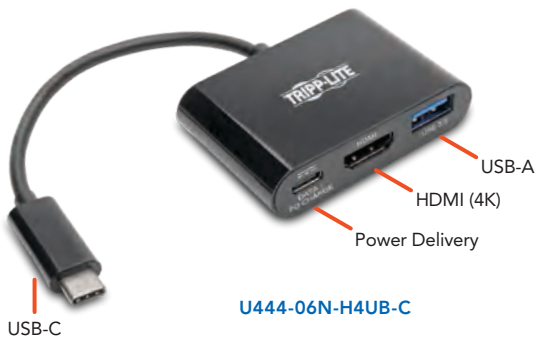

Note: HDMI connections include audio; other connections do not. (1) 3840x2600, 60Hz supported in Single-Stream Transport (SST) mode.

For more information, including complete specifications and the latest updates, go to [www.triplite.com/usb-c](http://www.triplite.com/usb-c).

## USB-C Docking Stations

- DP Alt Mode HD (1080p) or UHD (4K) video, with or without audio
- USB-A port(s) with USB 3.1 Gen 1 (5 Gbps) speeds
- Additional port types, such as Gigabit Ethernet (GbE)
- USB-C power delivery port • 3-year limited warranty