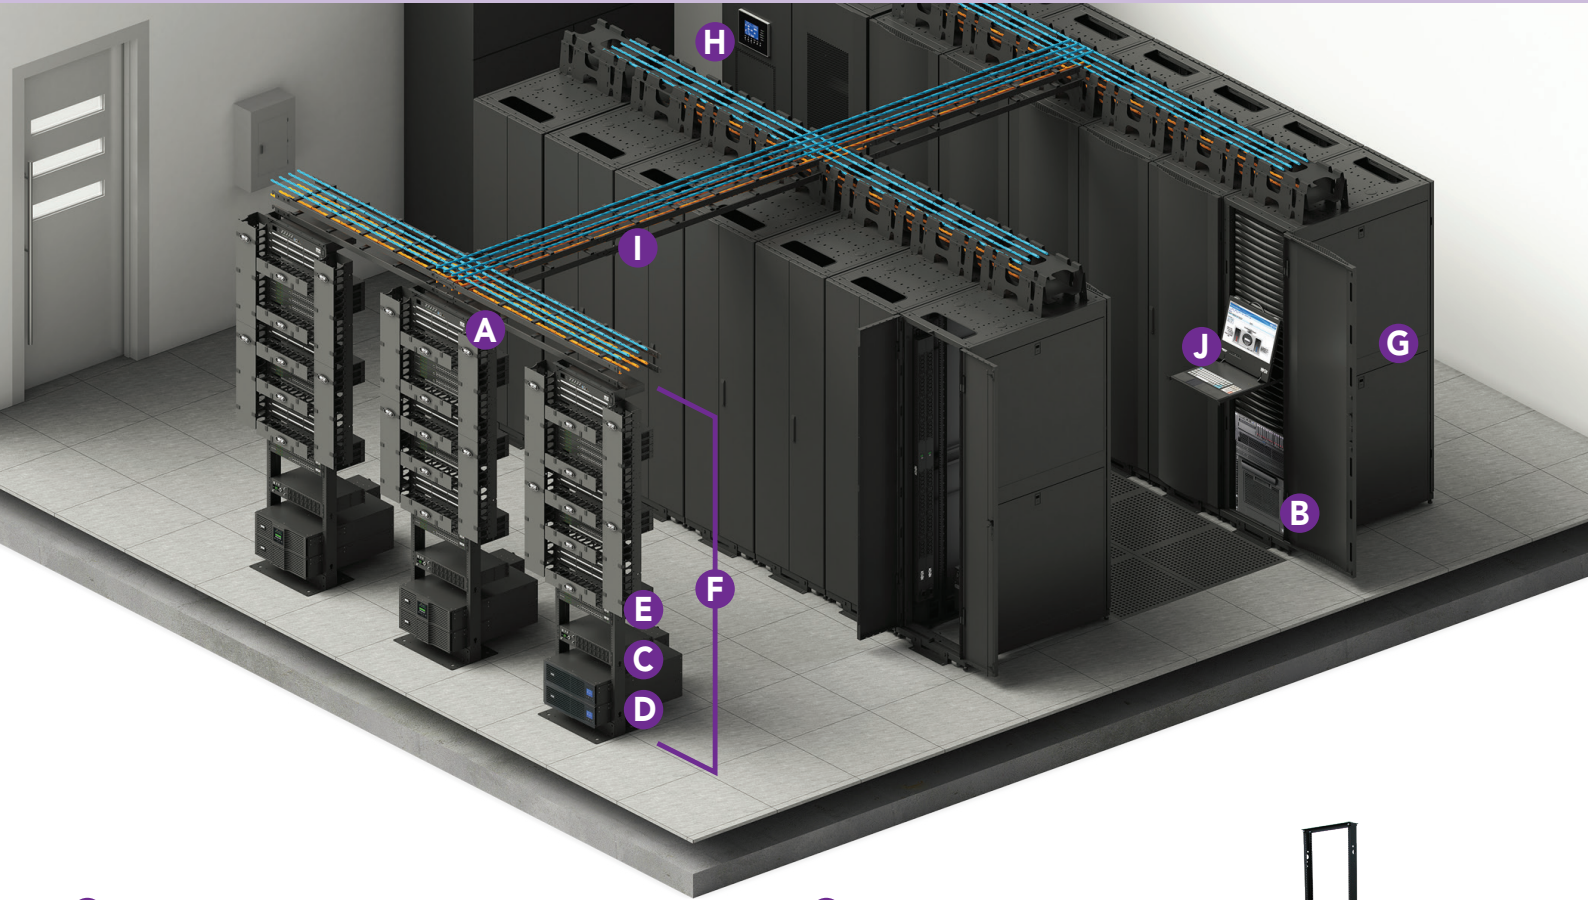

Powering and Connecting
Your World

A IP Console Servers

- Provide a secure gateway for in-band and out-of-band remote access to serial- and network-connected devices

B Rack-Mount Cooling

- Keep rack equipment cool with a self-contained air conditioning unit

C Switched PDUs

- Distribute reliable power with horizontally or vertically mounted units
- Individual outlet control via network interface
- Send automated alerts to help prevent accidental overloads, power loss and downtime

D Unity Power Factor UPS

- * Provide 5 or 6kVA of reliable power with internal batteries in just 3U of rack space
- * Best-in-class power density saves more space for revenue-generating equipment

E Patch Panels

- Provide reliable network interconnections in minimal rack space
- Copper or fiber panels, 1U or 2U and up to 48 ports

F Open Frame Racks

- Organise and secure 2U to 58U network rack equipment

G Rack Enclosure Cabinets