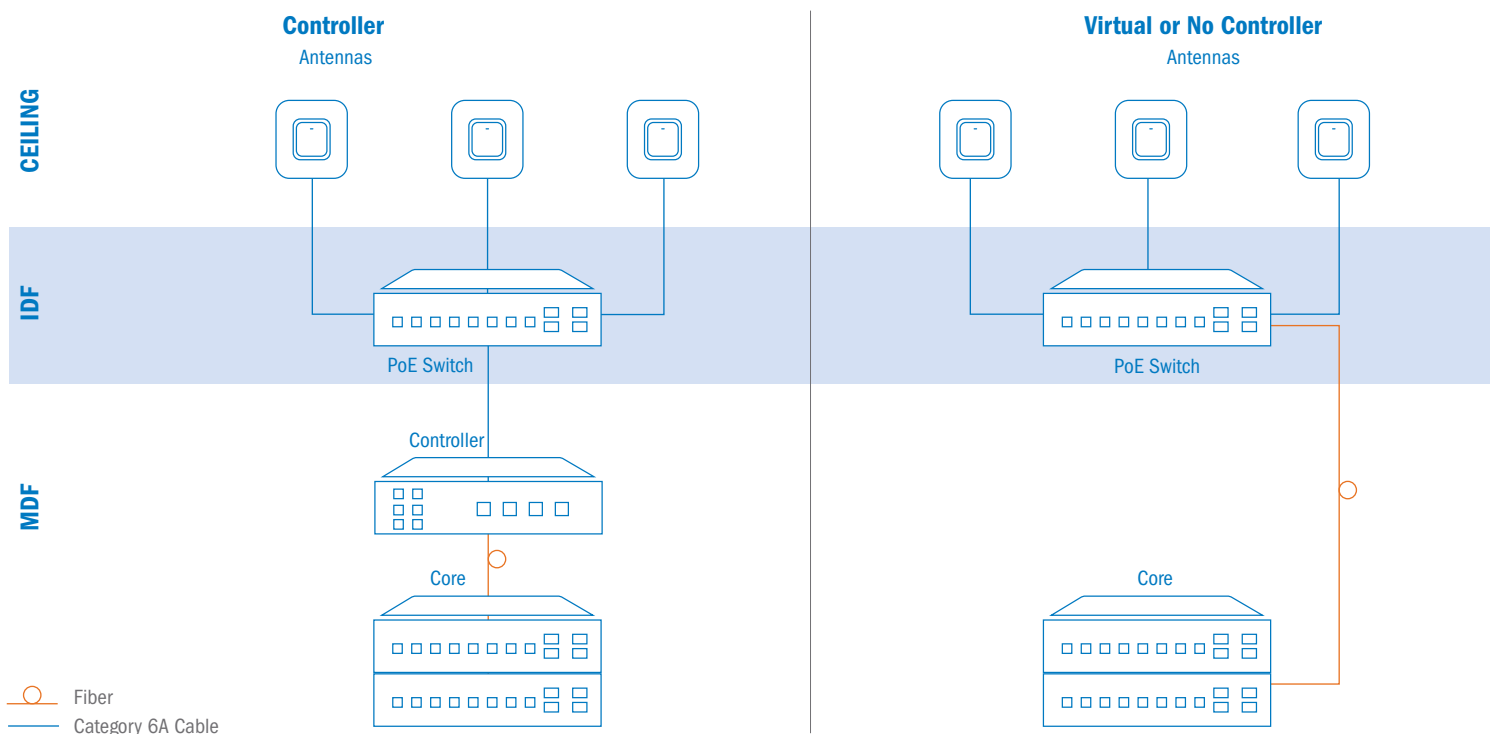

COMPONENTS OF YOUR COMPLETE WI-FI SYSTEM

Controller	Allows a network with multiple access points and/or locations to be managed as a single network.
Power over Ethernet (PoE) Switch	Provides power and data connectivity to the access point.
Access Point	Radiating device that connects the computer or mobile device to the network.
Enclosures and Mounts	Secure and aesthetically pleasing ceiling tile boxes, wall boxes and mounts that protect the access points.
Category 6A Cable	Provides the necessary connectivity from the switch to the access point for the high data throughput requirements.

Employee and guest devices

Many employees and visitors bring their own smart phones, tablets and laptops, expecting Wi-Fi connectivity. A partitioned guest network will provide access while maintaining security for the corporate network.

Data loss

Secure wall-mounted or ceiling grid enclosures for APs can prevent vandalism and unauthorized access to the corporate network. This is important in healthcare and educational facilities as well as the enterprise.

CONCEPTUAL SYSTEM LAYOUT

Wi-Fi solutions supplied by Anixter

For system integration and installation, we recommend working with a certified wireless integrator or contractor.

Note: Layouts do not show necessary power systems.