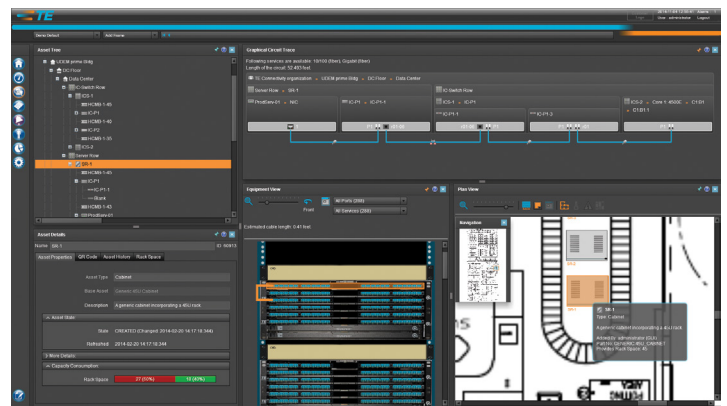

- CommScope FiberGuide®
- Racks and cabinets
- Copper and fibre connectivity
- Copper and fibre test equipment

DEPLOY

Controlled, repeatable solutions delivered on time and under budget.

- Custom packaging and labelling
- Time-sensitive delivery options
- Staged project shipping
- Tailored last-mile delivery

QUAREO PHYSICAL LAYER MANAGEMENT FEATURES

ASSET MANAGEMENT

- Full visual detail of network rack, cabinet or closet can be provided
- Circuit traces can be viewed, showing every step of the circuit path
- All documented information can be searched in real-time

CHANGE MANAGEMENT

- Provides immediate recognition of a patch cord upon installing or removing with CPID technology
- Offers LED guidance for work order accuracy and efficiency
- Automatically discovers and documents physical layer connections
- Provides real-time security via remote monitoring and notification of port activity