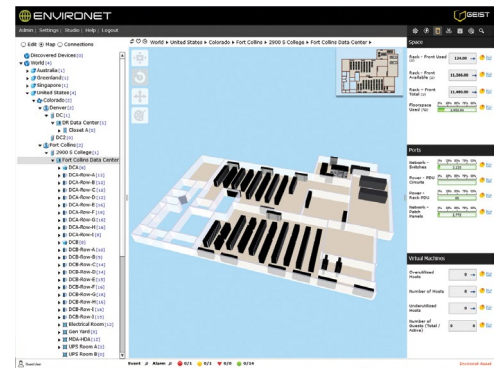

PRODUCT SOLUTIONS BRIEF GEIST

DATA CENTRE INFRASTRUCTURE MANAGEMENT

Through our strong global partnerships and alliances with manufacturers such as Geist, we are able to present you with the following offering to meet your specific data centre requirements.

Environet Asset

Geist's Environet Asset simplifies the process of visualisation and management of both the logical and physical data centre infrastructure. Providing users with the information needed to effectively manage assets, networks, power and space ranks high on Geist's DCIM solutions.

Environet Asset's enterprise visualisations provide easy navigation throughout the data centre, from the site level down to each individual connection. Its drag-and-drop functionality makes connection mapping simple. The Environet Asset solution understands where available capacity exists and utilises work orders to effectively manage the entire asset lifecycle.

Visualisation and management of both the logical and physical data centre infrastructure

CHALLENGE SOLVERS

- It quickly visualise critical power, connection and space data at the rack. Asset drag-and-drop functionality makes placing assets in the rack simple.
- Gain important rack details from a graphical user interface. Information on each aspect of the data centre is displayed in a comprehensive view.
- User-configurable 3D modelling, rack building and port mapping is available for both power and network connections.
- Users can create plans for future changes to the data centre. Each plan can be configured by using work orders to make sure each step of the implementation goes smoothly.

THE ANIXTER APPROACH

Five Senses of DCIM

- **Asset management**
  Implement a centralised asset management process with an easily maintainable database.
- **Change management**
  Integrate move, add and change activity with existing work order systems to automate the workflow process.
- **Capacity planning**
  Use DCIM data to accurately forecast available power, cooling, network connectivity and space.

THE GEIST SOLUTION

INTELLIGENT HARDWARE	SOFTWARE OPTIONS	SERVICE OPTIONS
PDU's Sensors	Licensing Maintenance	Installation Configuration Integration

anixter.com/shopgeist/apac

WHAT WE HEAR

Challenges from various data centre stakeholders:

INTEGRATING with business process

No technology **EVALUATION** tools

Supplier **INTEGRATION** competency

Interdepartmental **CONFLICT**

Cost of **IMPLEMENTATION**

Infrastructure as a Platform
by Anixter