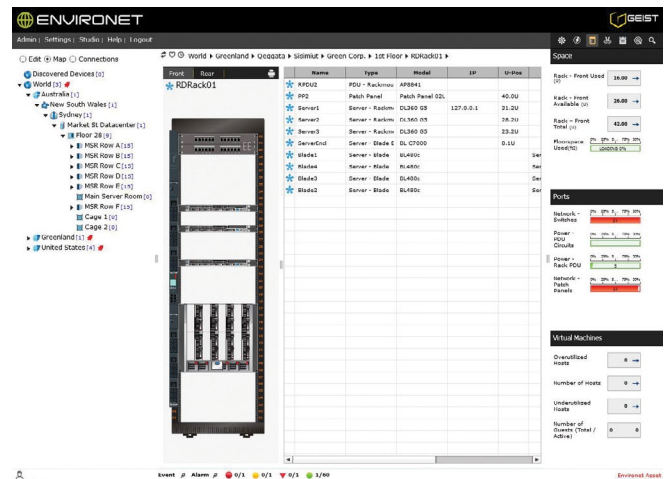

## ASSET MANAGEMENT

- Visualises critical power and network connections
- Displays valuable VM information in a clear, effective manner
- Manages essential information on all stages of your devices' lifecycle

## CAPACITY PLANNING

- Forecasts critical power, connection and space availability
- Knows where you have available power and cooling
- Automates asset placement based on available capacity

Environet Asset's drag-and-drop functionality makes connecting devices simple.