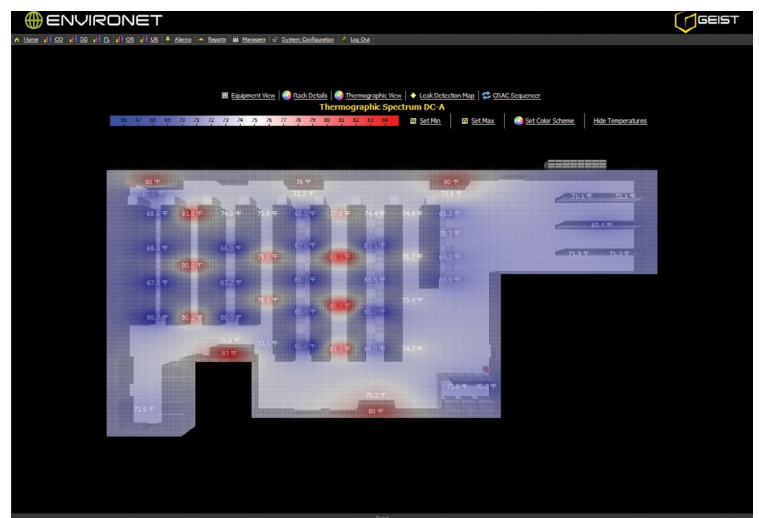

✓ POWER MONITORING

- Shows each piece of equipment on your power one-line drawing
- Graphically represents the power density at each rack

✓ CHANGE MANAGEMENT

- Tracks scheduled work on critical equipment
- Allows you to view data before, during and after an event occurs

✓ CAPACITY PLANNING

- Allows assumptive loads and creates simulated values of the effects
- Knows where you have available power and cooling

✓ ENVIRONMENTAL MONITORING

- Floor plans with colour changing "hot spots" that represent temperature values
- Integrates fully with all major building management systems

Environet's thermographic view graphically represents real-time temperature readings to highlight hot spots.

> FOR MORE DETAILS VISIT ANIXTER.COM/SHOPGEIST/APAC

About Anixter: anixter.com/aboutus

Legal Statement: anixter.com/legalstatement