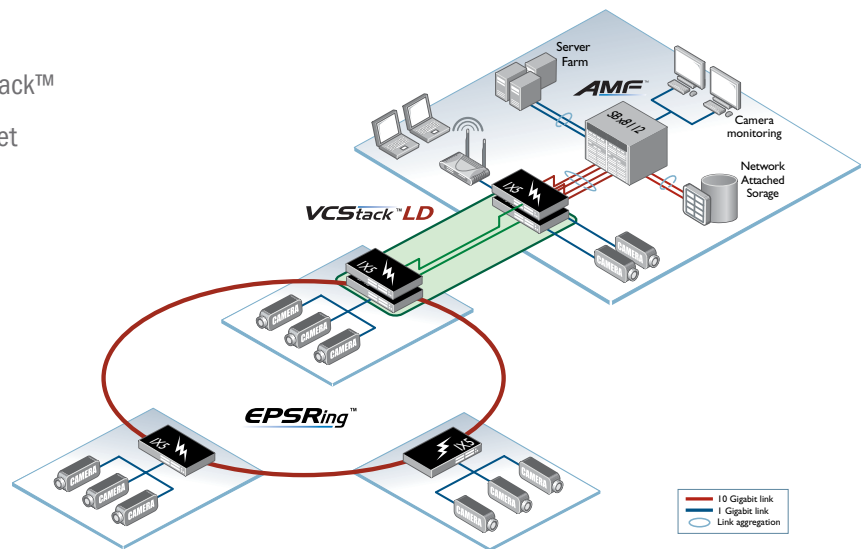

CONFIGURE

We help you discover and map your specific needs to the best solution.

- Power cord type
- Power supply quantity
- SFP and SFP+ modules
- Software licenses

BUNDLE

Your validated, preconfigured solutions are packaged and site ready.

- Direct attached cabling
- Copper and fibre cabling
- Racks and cabinets
- Uninterruptible power supplies

DEPLOY

Controlled, repeatable solutions are delivered on time and under budget.

- Custom packaging and labelling
- Time-sensitive delivery options
- Staged project shipping
- Tailored last-mile delivery

ALLIED TELESIS AT-IX5-28GPX SERIES SWITCH FEATURES

✓ KEEP UP WITH EVOLVING TECHNOLOGIES

- Stackable – up to four units of IX5 in a VCStack™
- Comes with a comprehensive IPv6 feature set
- Up to 30 watts available per port to power IP cameras.

✓ REDUCE NETWORK DOWNTIME

- Dual hot-swappable load-sharing power supplies
- Ability to operate at up to 60°C
- Complete network can be managed as a single virtual device

Allied Telesis x510 Series switches are ideal for distribution solutions, where resiliency and flexibility are required.