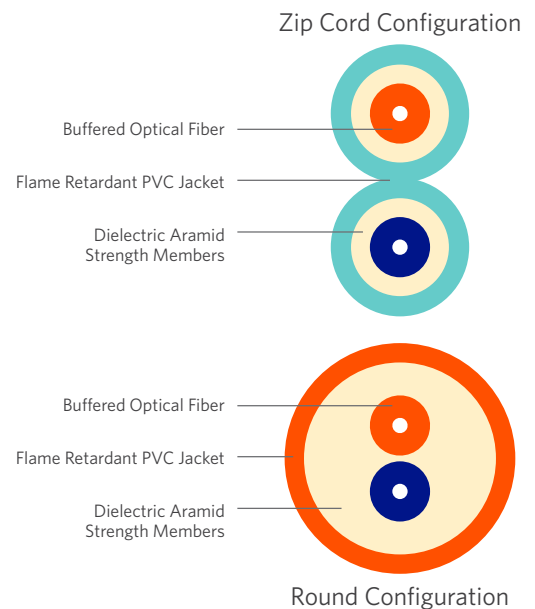

- Simplex and duplex zip cord designs in 2 mm and 2.9 mm diameters
- Higher performance optical fibers available
- Available in riser or plenum versions

> FOR MORE DETAILS VISIT [ANIXTER.COM/SHOPSUPERIORESSEX](https://www.anixter.com/shopsuperioressex)