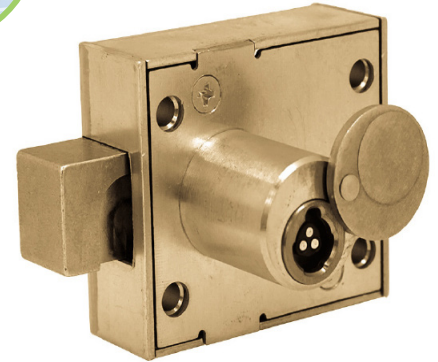

CHALLENGE SOLVERS

Features:

- Retrofit into existing hardware – no modifications required
- No wiring required – all power provided by the key
- Indoor/outdoor use – stainless steel construction
- 2,000 audit events
- Unauthorized keylist
- Part of the XT Intelligent Key System
  - Audit accountability
  - Electronic scheduling
  - Physical security
  - Visual audit

THE ANIXTER APPROACH

- **Environmental Monitoring**
  Leverage a network of sensors to provide predictive insight that solve unique challenges including air quality, energy efficiency, traffic management and utility operations.
- **Visual Management**
  Provide visualization of real-time data for city stakeholders to make informed decisions and provide critical information for resident and visitor engagement.
- **Communication Enablement**
  Integrate voice, data and video experience across multiple city systems for enhanced operational efficiency.
- **Security Integration**
  Manage public safety concerns by creating data interoperability and correlation between physical security systems, first responders and critical city infrastructure.
- **Network Connectivity**
  Provide ubiquitous broadband connectivity to enable open platforms and actionable intelligence through analytics for city stakeholders to solve key challenges.

THE ASSA ABLOY SOLUTION

ASSA ABLOY

The global leader in door opening solutions

WHAT WE HEAR

City officials are dealing with a variety of challenges:

COLLABORATION
between city stakeholders

INTEGRATION
of data platforms

Achieving consensus for **FUNDING**

Justifying the cost of **INVESTMENT**

Limitations of **EXISTING INFRASTRUCTURE**

RETROFIT

Retrofit into existing hardware – no modifications required

NO WIRING

No wiring required – all power provided by the key

XT INTELLIGENT KEY SYSTEM

- Audit accountability
- Electronic scheduling
- Physical security
- Visual audit

anixter.com/shopassaabloy

Infrastructure as a Platform
by Anixter