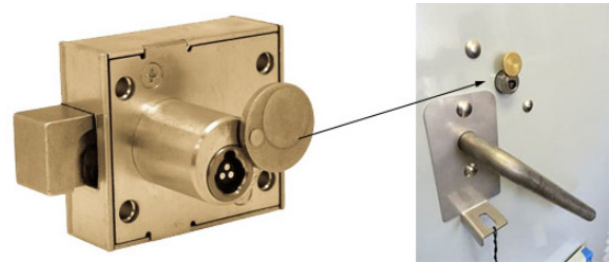

### ✓ CRITICAL INFRASTRUCTURE

The Medeco XT Traffic Cabinet Lock helps secure critical infrastructure:

- Protects the hardware that controls the traffic lights in every city across America
- Adds the accountability necessary to help eliminate tampering and help secure the advanced equipment contained within these cabinets

### ✓ ESSENTIAL ACCESSORIES

Part of the Medeco XT Intelligent Key System providing:

- Audit accountability
- Electronic scheduling
- Physical security
- Visual audit

The Medeco XT Traffic Cabinet Lock is the quickest, most cost-effective way to add the accountability necessary to help eliminate traffic cabinet tampering.