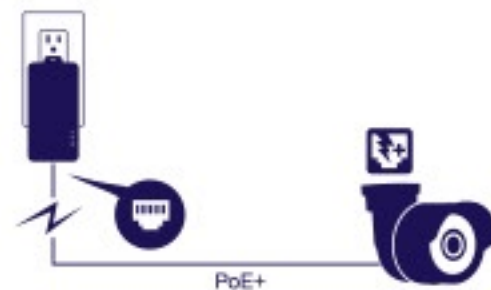

TRENDnet®

TPL-331EP

Powerline 200 AV PoE+ Adapter

TRENDnet's Powerline 200 AV PoE+ Adapter, model TPL-331EP, creates a high-speed Powerline 200 network using your home's existing electrical system. Contact us to learn more!

Simple Plug-In Installation

No configuration needed! Simply plug in TRENDnet Powerline adapters and they will auto-connect right out of the box.

Powerline 200

Powerline 200 technology delivers fast and stable networking to seamlessly connect devices.

PoE+ Port

Features a PoE+ output port for connecting PoE devices such as IP cameras, wireless access points and VoIP handsets over a Powerline network.

- PoE+ output port for connecting PoE devices over a Powerline network
- Powerline range of up to 300m (984 ft.) over existing electrical lines
- Two Powerline adapters are required to start a network
- Cross compatible with Powerline 1200, 600, and 500 adapters