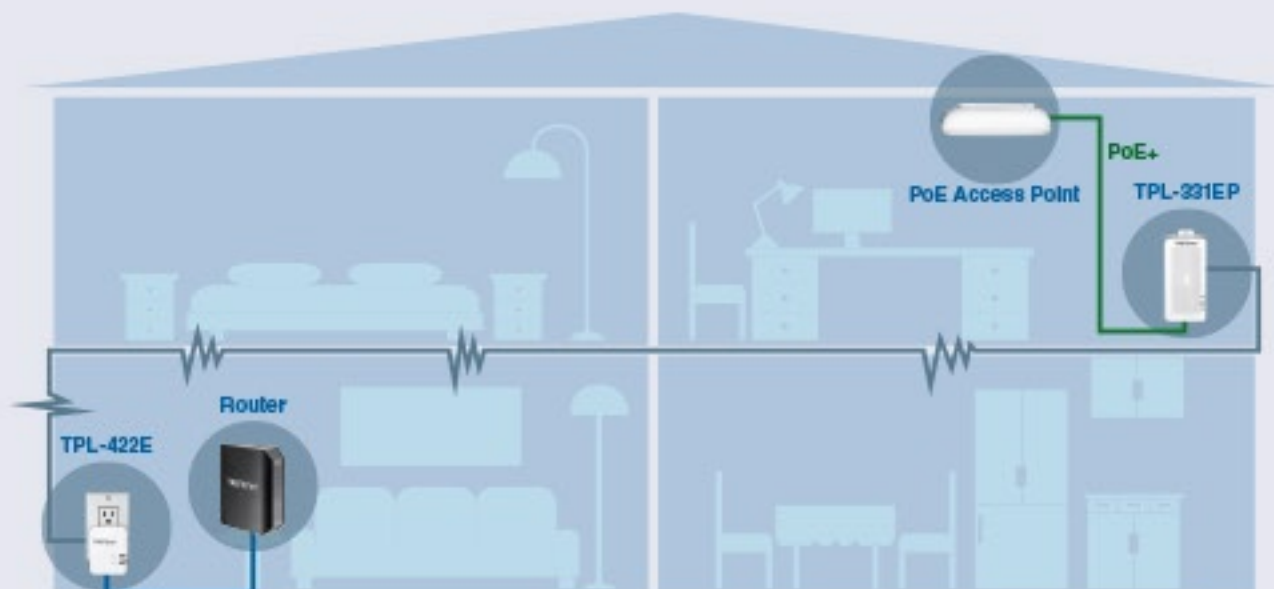

TRENDnet®

TPL-331EP

Powerline 200 AV PoE+ Adapter

TRENDnet's Powerline 200 AV PoE+ Adapter, model TPL-331EP, creates a high-speed Powerline 200 network using your home's existing electrical system. Contact us to learn more!

Simple Plug-In Installation

No configuration needed! Simply plug in TRENDnet Powerline adapters and they will auto-connect right out of the box.

Powerline 200

Powerline 200 technology delivers fast and stable networking to seamlessly connect devices.

PoE+ Port

Features a PoE+ output port for connecting PoE devices such as IP cameras, wireless access points and VoIP handsets over a Powerline network.

- PoE+ output port for connecting PoE devices over a Powerline network
- Powerline range of up to 300m (984 ft.) over existing electrical lines
- Two Powerline adapters are required to start a network
- Cross compatible with Powerline 1200, 600, and 500 adapters