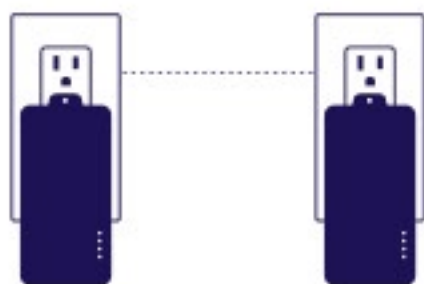

Simple Plug-In Installation

No configuration needed! Simply plug in TRENDnet Powerline adapters and they will auto-connect right out of the box.