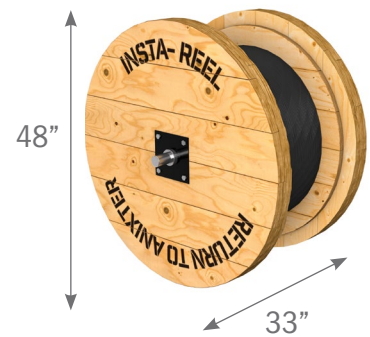

- Easily rolls into your pull position
- Turns easily with independently spinning outer flanges
- Reduces the time and injury risk of locating and setting up jack stands
- Can be pulled directly from the shipping cradle if desired
- Is returnable, which eliminates disposal costs and lessens the environmental impact of standard wooden reels
- Gives the option of multiple conductors being paralleled onto the reel
- Allows for pulling eyes to be installed on single-conductor cables

14RR-INSTA-70-60W

Approx. Empty Weight – 965 lbs

Our 70" high by 60" wide reel accommodates long lengths of medium voltage cables and large Industrial cables. Its large drum allows for the minimum bending radius of large cables.

14RR-INSTA-48-48W

Approx. Empty Weight – 412 lbs

Our 48" high by 48" wide reel is designed to handle many types of cables, including medium-voltage, tray, control, instrumentation, fiber and telecommunication exchange cables as well as building wire. It has a large drum to allow for large minimum bending radiuses.

14RR-INSTA-48-33W

Approx. Empty Weight – 370 lbs

The 48" high by 33" wide reel allows for maneuvering through standard 36-inch doorways. It is targeted for indoor use on cables such as building wire and control and instrumentation cables.