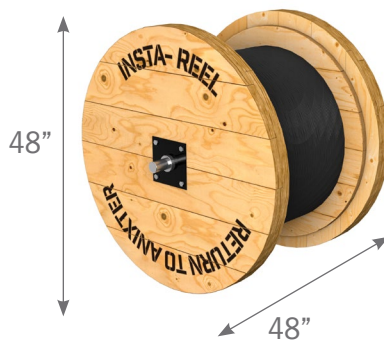

By paralleling and phase taping multiple conductors on the same reel, you can further reduce your labor costs and time. Additionally, pulling eyes can be installed on single-conductor cables.

Features and benefits:

- Easily rolls into your pull position
- Turns easily with independently spinning outer flanges
- Reduces the time and injury risk of locating and setting up jack stands
- Can be pulled directly from the shipping cradle if desired
- Is returnable, which eliminates disposal costs and lessens the environmental impact of standard wooden reels
- Gives the option of multiple conductors being paralleled onto the reel
- Allows for pulling eyes to be installed on single-conductor cables

14RR-INSTA-70-60W

Approx. Empty Weight – 965 lbs

Our 70" high by 60" wide reel accommodates long lengths of medium voltage cables and large Industrial cables. Its large drum allows for the minimum bending radius of large cables.

14RR-INSTA-48-48W

Approx. Empty Weight – 412 lbs

Our 48" high by 48" wide reel is designed to handle many types of cables, including medium-voltage, tray, control, instrumentation, fiber and telecommunication exchange cables as well as building wire. It has a large drum to allow for large minimum bending radiuses.