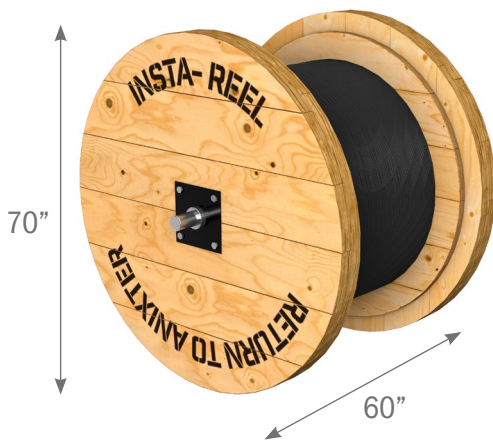

INSTA-REEL

Reduce labor costs and the risk of injury to your staff by using the INSTA-REEL by Anixter.

The INSTA-REEL consists of a standard wooden reel that has oversized flanges attached to both sides and becomes a payout stand when chocked in place.

The inner reel spins independently of the outer flanges, creating a reel with a built-in payout stand. Just roll the INSTA-REEL into place, chock the flanges and start pulling your cable.

INSTA-REELS are pre-loaded with the cable of your choice and delivered completely assembled. After use, the INSTA-REEL is returned to Anixter, making it an eco-friendly as well as cost-efficient product.

- Easily rolls into your pull position
- Turns easily with independently spinning outer flanges
- Reduces the time and injury risk of locating and setting up jack stands
- Can be pulled directly from the shipping cradle if desired
- Is returnable, which eliminates disposal costs and lessens the environmental impact of standard wooden reels
- Gives the option of multiple conductors being paralleled onto the reel
- Allows for pulling eyes to be installed on single-conductor cables

14RR-INSTA-48-48W

Approx. Empty Weight – 412 lbs

Our 48" high by 48" wide reel is designed to handle many types of cables, including medium-voltage, tray, control, instrumentation, fiber and telecommunication exchange cables as well as building wire. It has a large drum to allow for large minimum bending radiuses.