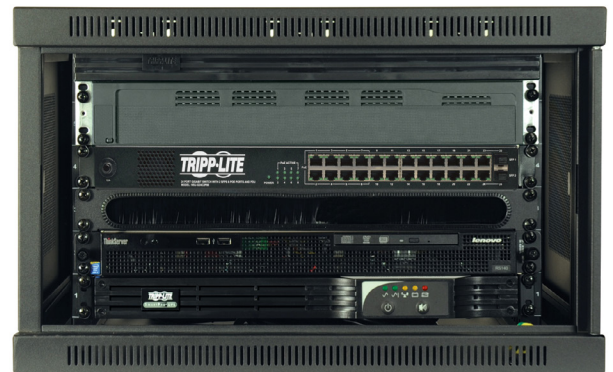

- Form factor
- Port type
- PDU outlet quantity
- PDU outlet type

BUNDLE

Your validated, preconfigured solutions are packaged and site ready.

- UPS
- Racks and cooling
- Network cables
- Power management software

DEPLOY

Controlled, repeatable solutions are delivered on time and under budget.

- Custom packaging and labeling
- Time-sensitive delivery options
- Staged project shipping
- Tailored last-mile delivery

TRIPP LITE NETWORK SWITCH FEATURES

✓ **NSS-G24D2P24**

- Combines a managed 24-port PoE+ Gigabit network switch with a basic PDU/surge protector in one 1U rack-mount unit
- 240W PoE+ total power budget
- 52 Gbps switching capacity
- Ideal for monitoring and controlling an LAN and powering equipment in a small-to-medium distributed network
- 5-year warranty

✓ **NSU-G16**

- Combines a basic PDU and an unmanaged 16-Port Gigabit Ethernet switch in only 1U of rack space
- 1.44kW 12A 120V basic PDU with 8 NEMA 5-15R AC outlets
- 32 Gbps switching capacity
- Ideal for racks with limited space such as wall-mount racks
- 5-year warranty

✓ **NG8POE**

- 1U Rack-mount/desktop gigabit Ethernet unmanaged switch adds a Gigabit Ethernet connection with PoE +
- Up to 30W PoE+ per port; 140W total PoE budget
- 2 Gbps switching capacity per port with full duplex
- Ideal for small offices, workgroups, creative workspaces and security applications using IP cameras and other PoE-compatible devices
- 5-year warranty

Maximum network functionality and power in minimal space

> FOR MORE DETAILS VISIT [ANIXTER.COM/SHOPTRIPLITE](https://www.anixter.com/shoptriplite)

About Anixter: [anixter.com/aboutus](https://www.anixter.com/aboutus)

Legal Statement: [anixter.com/legalstatement](https://www.anixter.com/legalstatement)

At Anixter, we enable the connected world. By building, connecting, protecting and powering valuable assets and critical infrastructures, we help to sustain and grow businesses and communities worldwide. We accomplish this by offering full-line solutions, technical intelligence, supply chain expertise and an unmatched global distribution network.

1.800.ANIXTER | [anixter.com](https://www.anixter.com)

178289NA © 2017 Anixter Inc.

Products. Technology. Services. Delivered Globally.