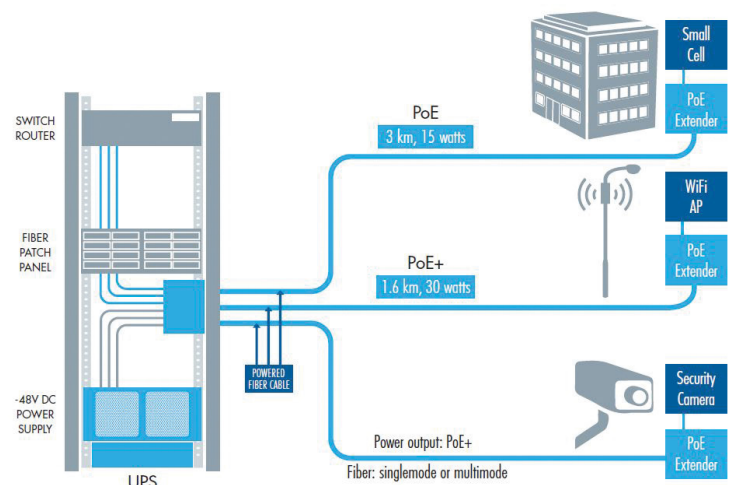

Infrastructure as a Platform by Anixter offers a standards-based, physical layer approach that provides a foundation to meet the high-performance demands of your commercial building.

CONFIGURE

We help you discover and map your specific needs to the best solution.

- Fiber type
- PoE extender
- Power management system
- Fiber and fiber/cable management unit

BUNDLE

Your validated, preconfigured solutions are packaged and site ready.

- HD cameras
- Wi-Fi access points
- Small cells
- UPS solutions

DEPLOY

Controlled, repeatable solutions are delivered on time and under budget.

- Custom packaging and labeling
- Time-sensitive delivery options
- Staged project shipping
- Tailored last-mile delivery

COMMSCOPE PFCS FEATURES

✓ JUSTIFIES THE COST OF EFFICIENCY

- Reduces landlord and utility negotiations
- Eliminates local power sources
- Greatly speeds up planning by eliminating DC electrical calculations for voltage/power drop over varying distances
- Features “easy peel” cable access that allows cables to be accessed much faster than traditional hybrid cables

✓ MIGRATE TO AN IP PLATFORM

- Runs 30 times the distance of PoE
- Handles up to 32 devices simultaneously from one power supply
- Allows for placing devices exactly where they are needed to maximize coverage
- Features PoE extenders that can power and communicate with any PoE+ device

PFCS configuration diagram

> FOR MORE DETAILS VISIT [ANIXTER.COM/SHOPCOMMSCOPE](https://www.anixter.com/shopcommscope)

About Anixter: [anixter.com/aboutus](https://www.anixter.com/aboutus)
Legal Statement: [anixter.com/legalstatement](https://www.anixter.com/legalstatement)

At Anixter, we enable the connected world. By building, connecting, protecting and powering valuable assets and critical infrastructures, we help to sustain and grow businesses and communities worldwide. We accomplish this by offering full-line solutions, technical intelligence, supply chain expertise and an unmatched global distribution network.

1.800.ANIXTER | [anixter.com](https://www.anixter.com)